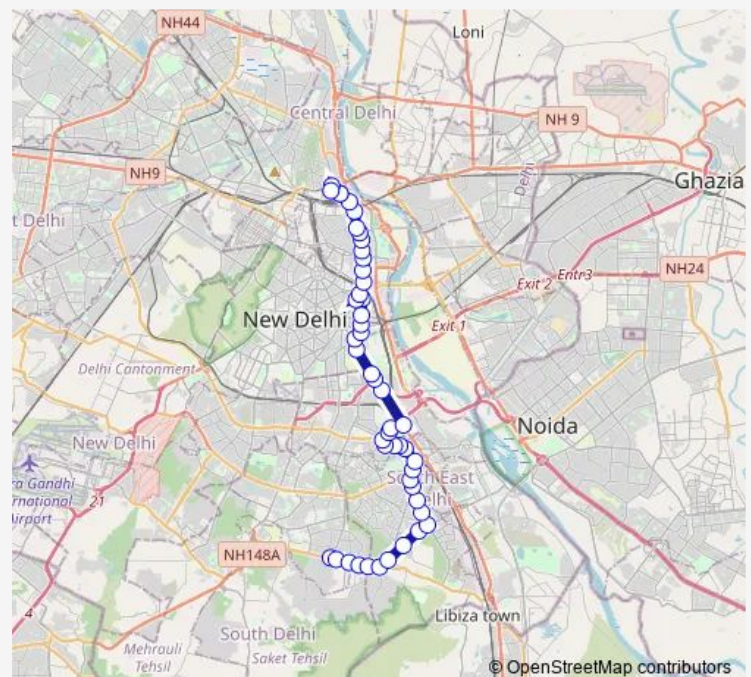

### Route schedule

Ambedkar Nagar Terminal — Mori Gate Terminal

Monday 07:30-18:45

Tuesday 07:30-18:45

Wednesday 07:30-18:45

Thursday 07:30-18:45

Friday 07:30-18:45

Saturday 07:30-18:45

### Route info

Direction: Ambedkar Nagar Terminal

Stops: 48

Trip Duration: 1 hour 36 min

411down

BusMaps

PG DAV College / Sri Niwasपुरी

Nehru Nagar