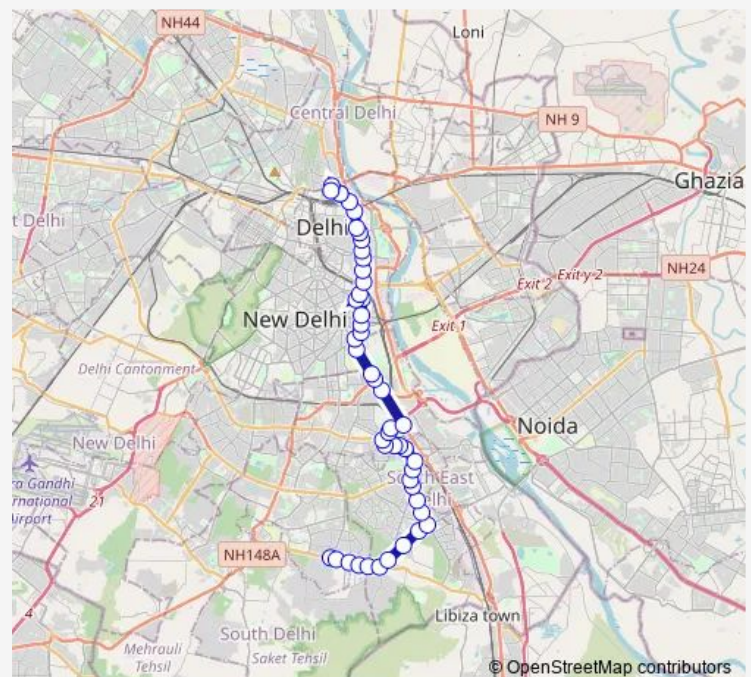

East of Kailash B-Block

Garhi Gaon

Lajpat Nagar Crossing

Route schedule

Ambedkar Nagar Terminal — Mori Gate Terminal

Monday 07:30-18:45

Tuesday 07:30-18:45

Wednesday 07:30-18:45

Thursday 07:30-18:45

Friday 07:30-18:45

Saturday 07:30-18:45

Sunday 07:30-18:45

Route info

Direction: Ambedkar Nagar Terminal

Stops: 48

Trip Duration: 1 hour 36 min