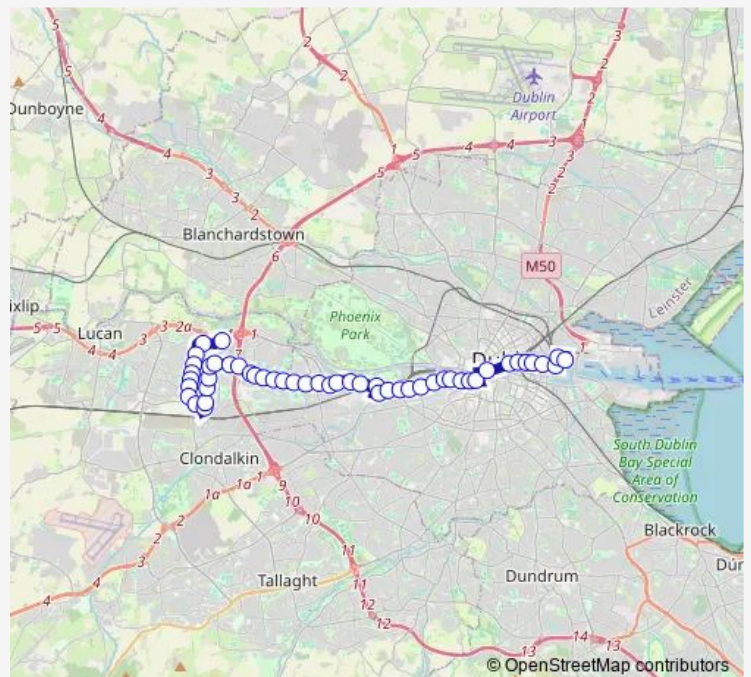

Cherry Orchard Hosp

Cherry Orchard le

Cleggan Park

Route schedule

Liffey Valley Sc — Castleforbes Road

Monday	03:49-02:53 ⁺¹
Tuesday	03:51-02:53 ⁺¹
Wednesday	03:51-02:53 ⁺¹
Thursday	03:51-02:53 ⁺¹
Friday	03:51-02:53 ⁺¹
Saturday	03:51-02:51 ⁺¹
Sunday	03:57-02:50 ⁺¹

Route info

Direction: Liffey Valley Sc

Stops: 50

Trip Duration: 0 hour 40 min

G2 — Liffey Valley SC - Spencer Dock

Blackditch Drive

Ballyfermot

Ballyfermot Parade