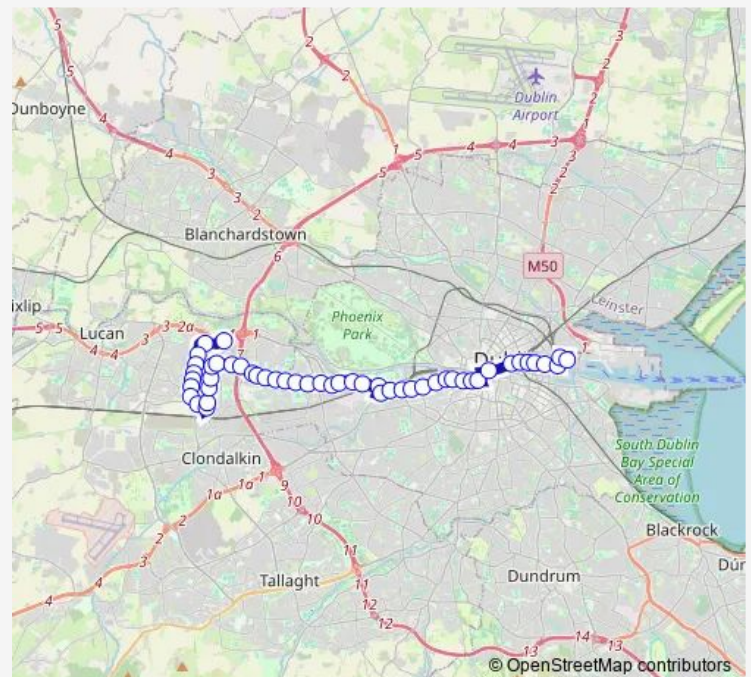

Cherry Orchard Hosp

Cherry Orchard le

Cleggan Park

Route schedule

Liffey Valley Sc — Castleforbes Road

Monday	03:49-02:53 ⁺¹
Tuesday	03:51-02:53 ⁺¹
Wednesday	03:51-02:53 ⁺¹
Thursday	03:51-02:53 ⁺¹
Friday	03:51-02:53 ⁺¹
Saturday	03:51-02:51 ⁺¹
Sunday	03:57-02:50 ⁺¹

Route info

Direction: Liffey Valley Sc

Stops: 50

Trip Duration: 0 hour 40 min

G2 — Liffey Valley SC - Spencer Dock

Blackditch Drive

Ballyfermot

Ballyfermot Parade