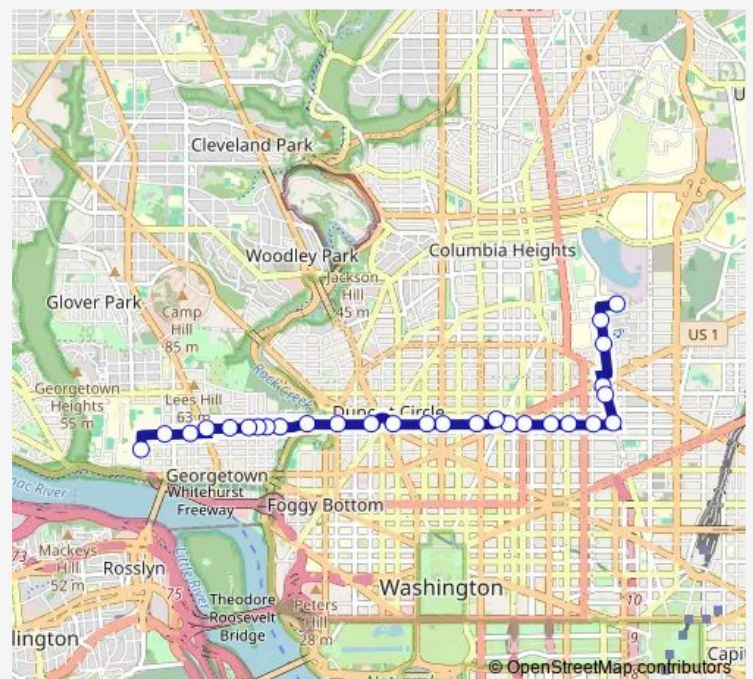

P St Nw+28 St Nw

### Route schedule

Bryant St NW+#301 — 37 St NW+O St NW

Monday 05:45-24:00

Tuesday 05:45-24:00

Wednesday 05:45-24:00

Thursday 05:45-24:00

Friday 05:45-24:00

Saturday 06:15-24:00

### Route info

Direction: Bryant St NW+#301

Stops: 28

Trip Duration: 0 hour 25 min

G2 — P Street-Ledroit Park

P St Nw+29 St Nw

P St Nw+30 St Nw

P St Nw+31 St Nw

## Route info

Direction: 37 St NW+O St NW

Stops: 33

Trip Duration: 0 hour 33 min

New Jersey Av Nw+R St Nw

New Jersey Av Nw+Rhode Island Av Nw

4 St NW+T St NW

4 St Nw+V St Nw