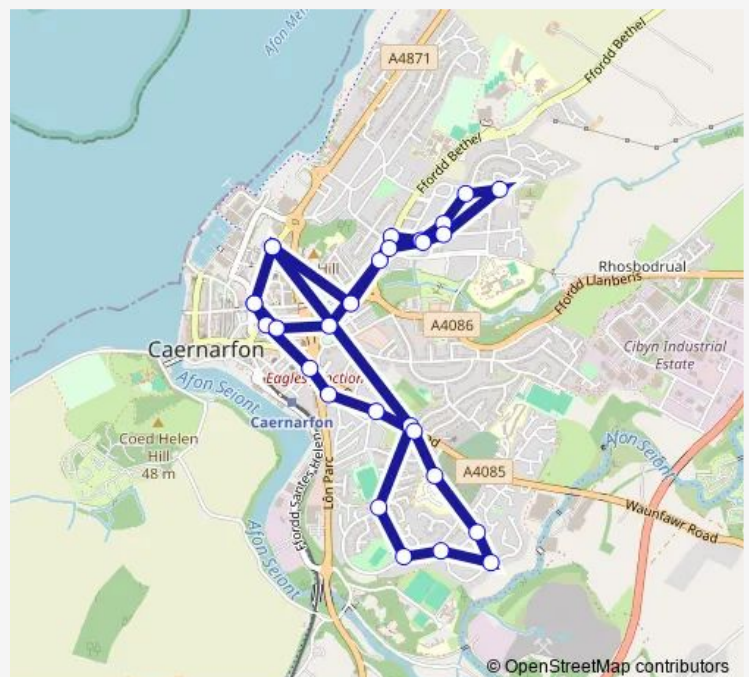

Maes Cadnant

Ael y Garth

Y Glyn

Route schedule

Caernarfon Bus Station Stand B — Caernarfon Bus Station Stand B

Monday 07:40-17:40

Tuesday 07:40-17:40

Wednesday 07:40-17:40

Thursday 07:40-17:40

Friday 07:40-17:40

Saturday 07:40-17:40

Sunday 09:40-14:10

Route info

Direction: Caernarfon Bus Station Stand B

Stops: 29

Trip Duration: 0 hour 24 min

■ G2 — Caernarfon - Maesincla

Maes Hyfryd

Ffordd Elidir

Maes Gwynedd

Maes Hyfryd

Maes Sincla

Maes Cadnant

William Street Path