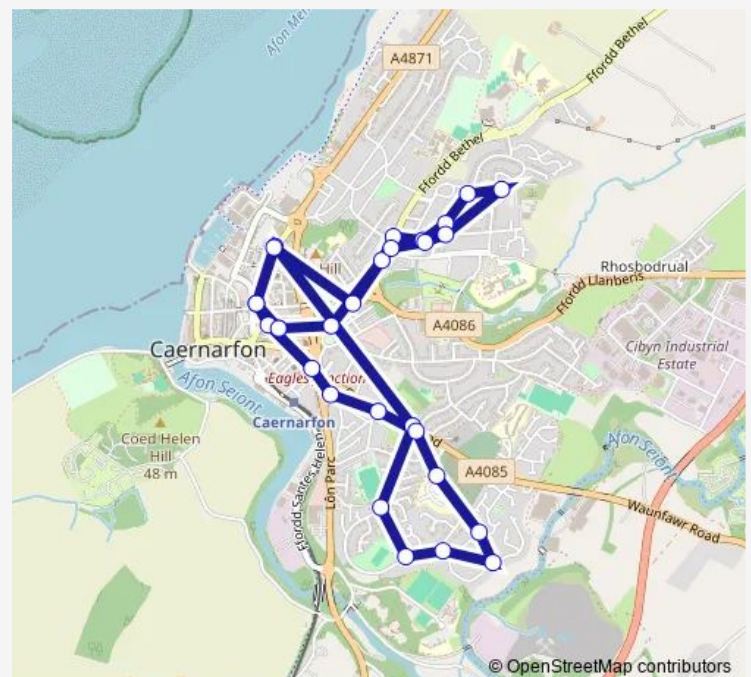

Maes Cadnant

Ael y Garth

Y Glyn

Route schedule

Caernarfon Bus Station Stand B — Caernarfon Bus Station Stand B

Monday 07:40-17:40

Tuesday 07:40-17:40

Wednesday 07:40-17:40

Thursday 07:40-17:40

Friday 07:40-17:40

Saturday 07:40-17:40

Sunday 09:40-14:10

Route info

Direction: Caernarfon Bus Station Stand B

Stops: 29

Trip Duration: 0 hour 24 min

■ G2 — Caernarfon - Maesincla

Maes Hyfryd

Ffordd Elidir

Maes Gwynedd

Maes Hyfryd

Maes Sincla

Maes Cadnant

William Street Path