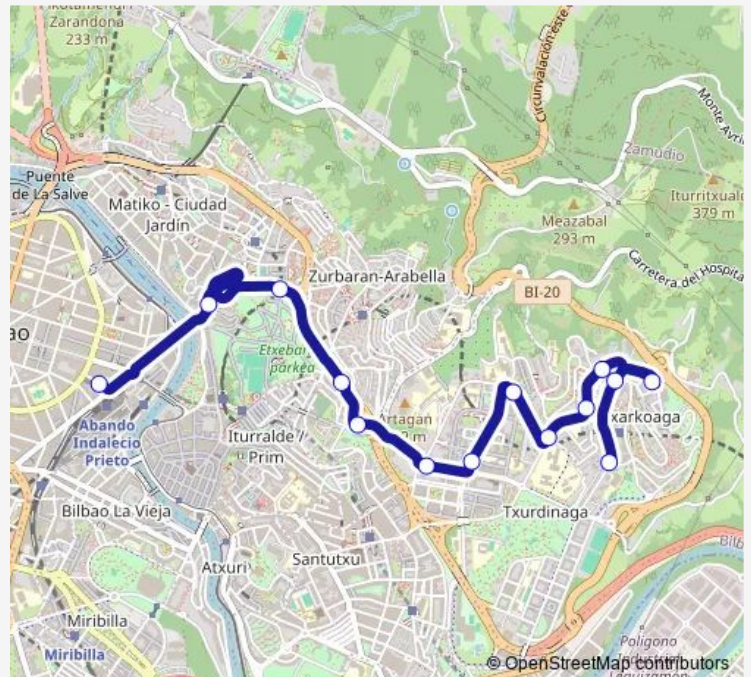

### Route schedule

Julián Gaiarre 61 — Ayala fte. 2

Monday —

Tuesday —

Wednesday —

Thursday —

Friday 00:25-23:55

Saturday 00:25-23:55

### Route info

Direction: Julián Gaiarre 61

Stops: 15

Trip Duration: 0 hour 21 min

■ G2 — Otxarkoaga - Plaza Circular