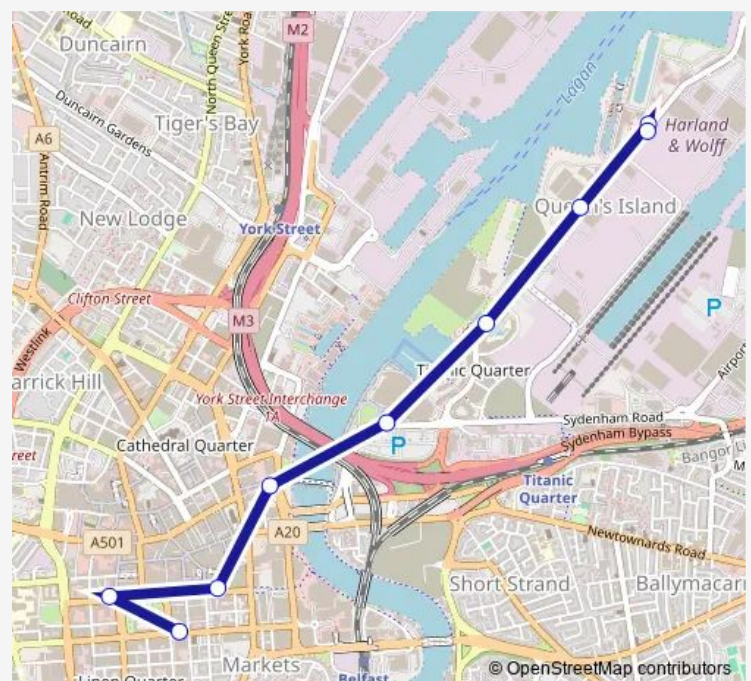

Chichester Street

Queens Square

Odyssey

Titanic

Thompson Dry Dock

Catalyst Inc

Catalyst Inc

Route schedule

Route info

Direction: May Street [city Hall]

Stops: 9

Trip Duration: 0 hour 17 min

Direction

Catalyst Inc — Wellington Place

7 stops

[Open route schedule](#)

Catalyst Inc

Thompson Dry Dock

Titanic

Odyssey

May Street [St George's Market]

May Street [city Hall]

Wellington Place

Route schedule

Catalyst Inc — Wellington Place

Monday	07:24-23:12
Tuesday	07:24-23:12
Wednesday	07:24-23:12
Thursday	07:24-23:12
Friday	07:24-23:12
Saturday	07:47-23:12
Sunday	09:47-21:42

Route info

Direction: Catalyst Inc