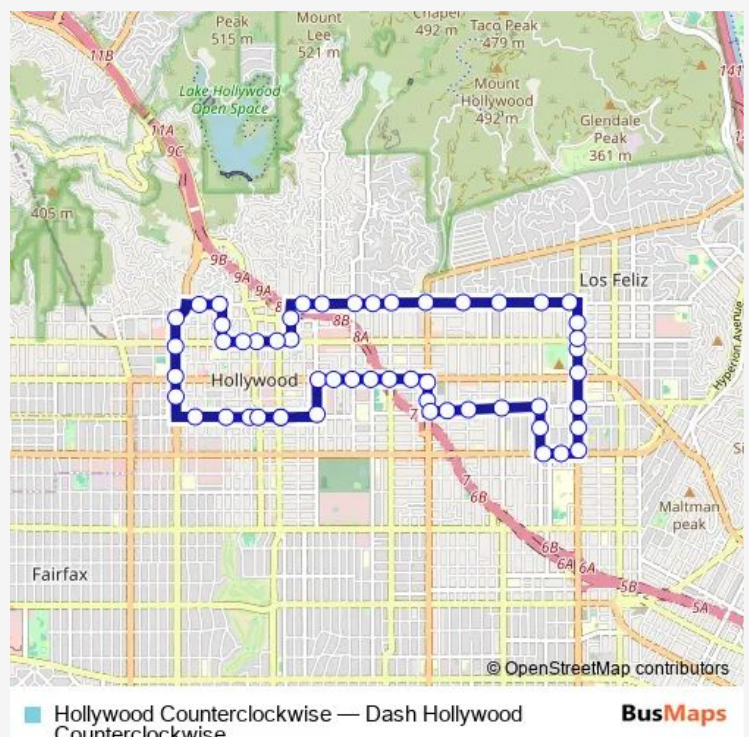

Bus Hollywood Counterclockwise Dash Hollywood Counterclockwise

[Go to website](#)

Direction

Fountain & Vine St. — Fountain & Vine St.

53 stops

[Open route schedule](#)

Fountain & Vine St.

Gower & Fountain (Northbound)

Fountain & Western Ave.

Fountain & Serrano Ave.

Fountain & Hobart Blvd.

Fountain & Normandie Ave.

Fountain & Edgemont Ave.

Edgemont & Lexington Ave.

Santa Monica & Edgemont Ave.

Santa Monica & Berendo St.

Vermont & Santa Monica Blvd.

Vermont & Lexington Ave.

Vermont & Fountain Ave.

Route schedule

Fountain & Vine St. — Fountain & Vine St.

Monday	06:00-19:00
Tuesday	06:00-19:00
Wednesday	06:00-19:00
Thursday	06:00-19:00
Friday	06:00-19:00
Saturday	09:00-18:30
Sunday	09:00-18:00

Route info

Direction: Fountain & Vine St.

Stops: 53

Trip Duration: 0 hour 50 min

Vermont Ave & Sunset Blvd

Vermont Ave & Hollywood Blvd

Vermont Ave & Prospect Ave

Vermont Ave & Melbourne Ave