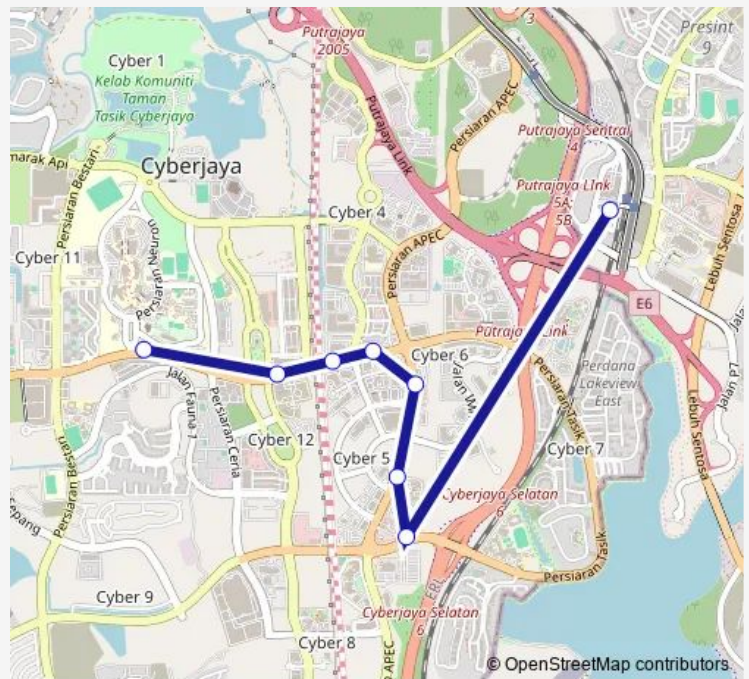

Bus U429 Cyberjaya Transport Terminal (Ctt)

[Go to website](#)

Direction

Multimedia University Cyberjaya, Persiaran Multimedia — Putrajaya Sentral

8 stops

[Open route schedule](#)

Multimedia University Cyberjaya, Persiaran Multimedia

Cyberjaya Transport Terminal (opp.), Persiaran Multimedia

Hsbc, Persiaran Multimedia

Inovasi Centre, Persiaran Multimedia

Kfc, Persiaran Acec

Cbc,

Perumahan Bomba, Persiaran Rimba

Putrajaya Sentral

Route schedule

Multimedia University Cyberjaya, Persiaran Multimedia — Putrajaya Sentral

Monday	06:00
Tuesday	06:00
Wednesday	06:00
Thursday	06:00
Friday	06:00
Saturday	06:00
Sunday	06:00

Route info

Direction: Multimedia University Cyberjaya, Persiaran Multimedia

Stops: 8

Trip Duration: 17 hour 0 min

■ U429 — Cyberjaya Transport Terminal (Ctt)

Direction

Putrajaya Sentral — Multimedia University Cyberjaya, Persiaran Multimedia

15 stops

[Open route schedule](#)

Putrajaya Sentral