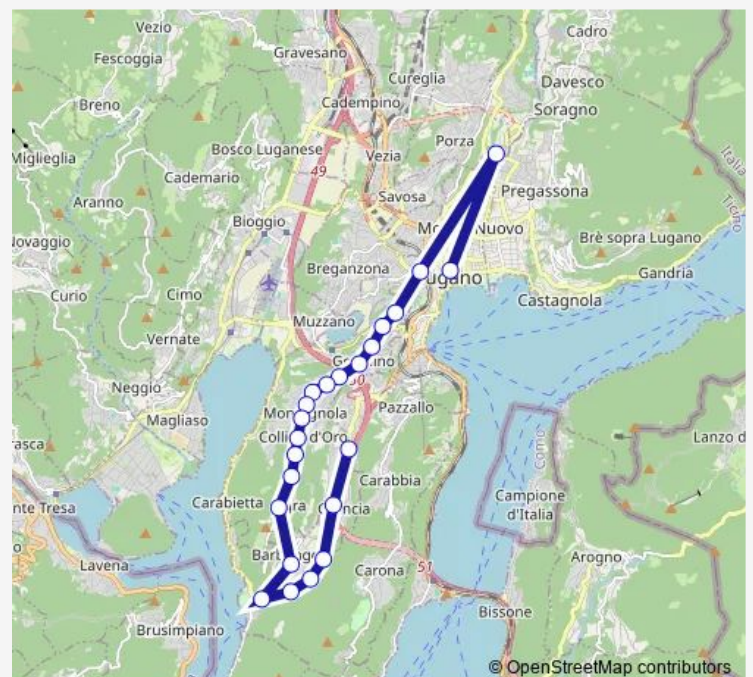

Garaverio, Paese

### Route schedule

Lugano, Centro — Scairolo, Bivio

Monday	—
Tuesday	—
Wednesday	—
Thursday	—
Friday	—
Saturday	25:00 <sup>+1</sup>
Sunday	—

### Route info

Direction: Lugano, Centro

Stops: 23

Trip Duration: 0 hour 53 min

■ Ne2

BusMaps

Grancia, Paese

Scairolo, Bivio