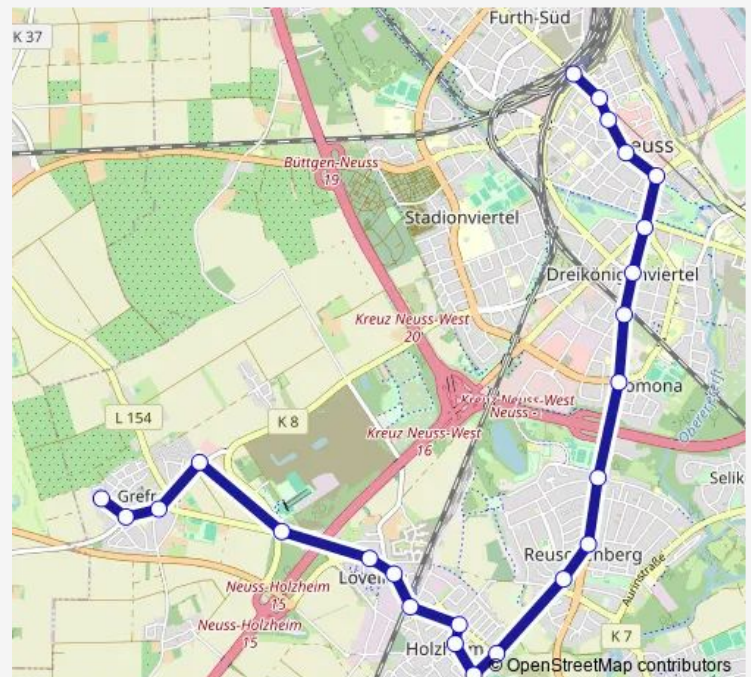

### Route schedule

Neuss Hauptbahnhof — Neuss Stephanusstr.

Monday —

Tuesday —

Wednesday —

Thursday —

Friday 25:00-02:00<sup>+1</sup>

Saturday 03:00-02:00<sup>+1</sup>

### Route info

Direction: Neuss Hauptbahnhof

Stops: 24

Trip Duration: 0 hour 33 min

■ NE2

BusMaps

Neuss Grefrath Kirche

Neuss Birkhofstr.