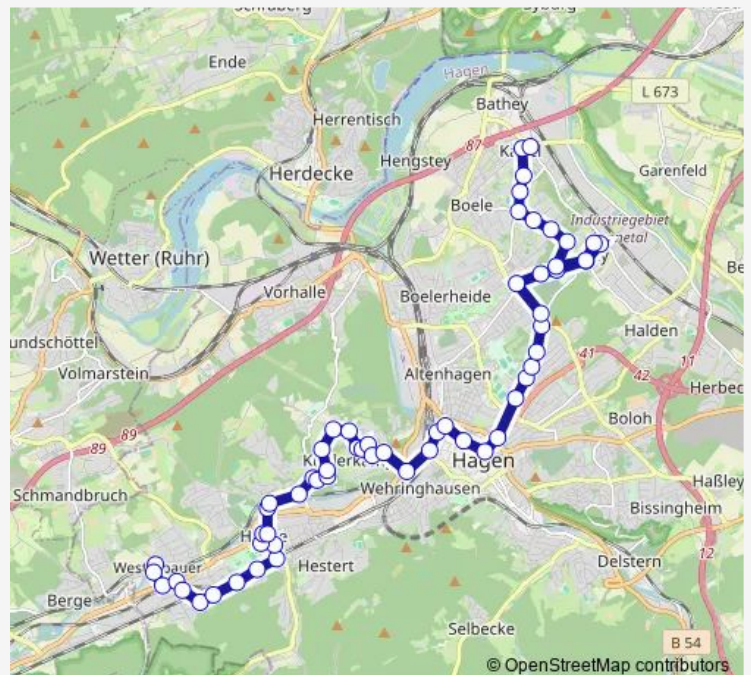

Hagen Aschenbergstr.

### Route schedule

Hagen Kabel — Hagen Westerbauer Bf

Monday 03:07

Tuesday 03:07-02:07<sup>+1</sup>

Wednesday 03:07-00:07<sup>+1</sup>

Thursday 03:07

Friday 03:07-02:07<sup>+1</sup>

Saturday 03:07-02:07<sup>+1</sup>

### Route info

Direction: Hagen Kabel

Stops: 57

Trip Duration: 1 hour 4 min

■ NE2

BusMaps

Hagen Ruhrstr.

Hagen Emilienplatz