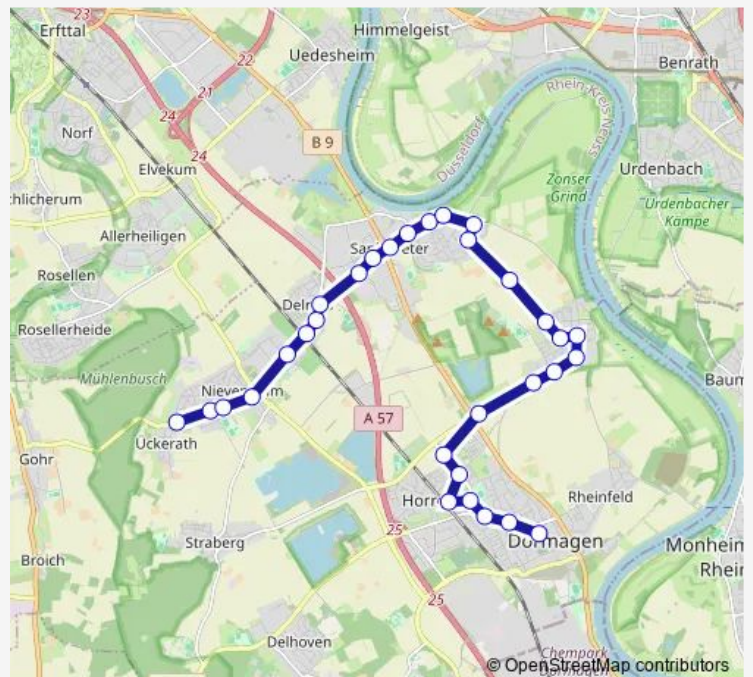

Bus NE2

[Go to website](#)

Direction

undefined — undefined

0 stops

[Open route schedule](#)

Route schedule

undefined — undefined

Monday	21:02-00:02 ⁺¹
Tuesday	21:02-00:02 ⁺¹
Wednesday	21:02-00:02 ⁺¹
Thursday	21:02-00:02 ⁺¹
Friday	21:02-00:02 ⁺¹
Saturday	—
Sunday	—

Route info

Direction:

Stops: 0

Trip Duration: — min

■ NE2

Direction

Dormagen Forsthausstr. — Dormagen Marktplatz

31 stops

[Open route schedule](#)

Dormagen Forsthausstr.

Dormagen Südstr.

Dormagen Sebastianusstr.

Dormagen Neusser Str.

Dormagen Marie-Schlei-Str.

Dormagen Nievenheim Bf

Thursday 20:53-00:45⁺¹

Friday 20:53-00:45⁺¹

Saturday 20:45-00:45⁺¹

Sunday 20:45-00:45⁺¹

Route info

Direction: Dormagen Forsthausstr.

Stops: 31

Trip Duration: 0 hour 43 min