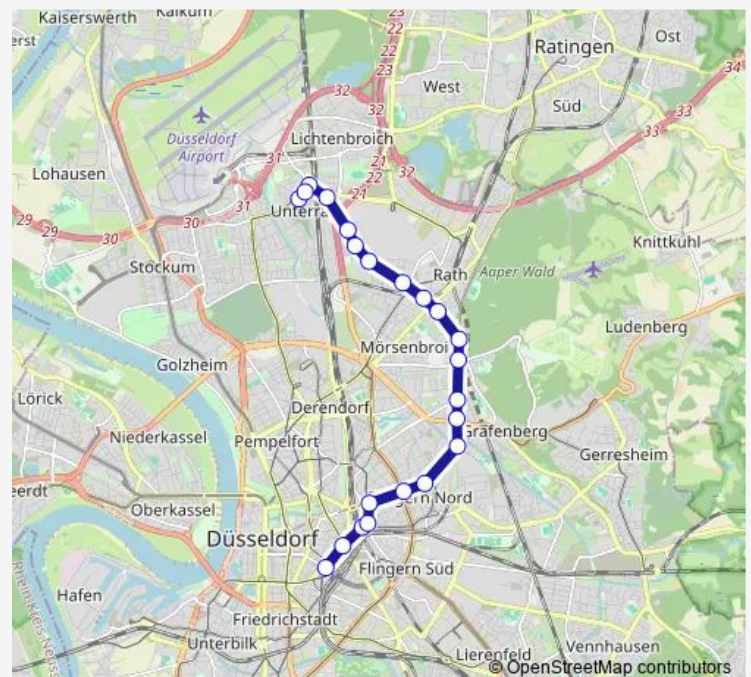

D-Uhlandstraße

D-Lindemannstraße

D-Engerstraße

D-Schlüterstr./Arbeitsagentur

D-Vautierstraße

D-Graf-Recke-Straße

D-Mörsenbroicher Weg

D-Rather Broich

D-Unterrath, Friedhof

Route schedule

Düsseldorf Hbf — D-Unterrath S

Monday	—
Tuesday	21:35-02:35 ⁺¹
Wednesday	03:05
Thursday	—
Friday	25:35-02:35 ⁺¹
Saturday	03:35-02:35 ⁺¹
Sunday	03:35

Route info

Direction: Düsseldorf Hbf

Stops: 22

Trip Duration: 0 hour 23 min

■ NE2

Direction

D-Unterrath S — Düsseldorf Hbf

22 stops

[Open route schedule](#)

D-Unterrath S