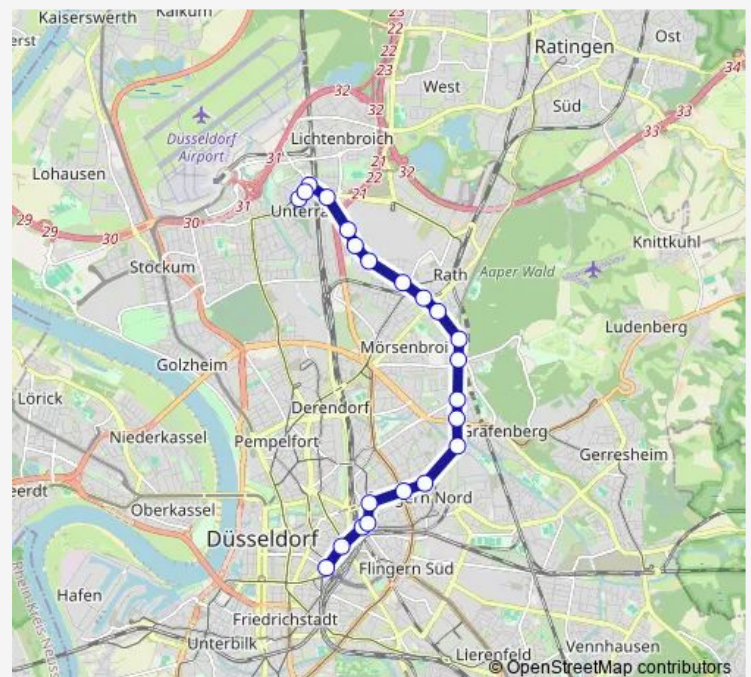

Thursday 26:05⁺¹

Friday 25:35-02:35⁺¹

Saturday 03:35-02:35⁺¹

Sunday 03:35-02:05⁺¹

Route info

Direction: Düsseldorf Hbf

Stops: 22

Trip Duration: 0 hour 23 min

■ Ne2 — D-Unterrath - D-Rath Mitte - Grafenberg - Düsseldorf Hbf

BusMaps

Direction

D-Unterrath S — Düsseldorf Hbf

22 stops

[Open route schedule](#)

D-Unterrath S

D-Unterrath, Friedhof