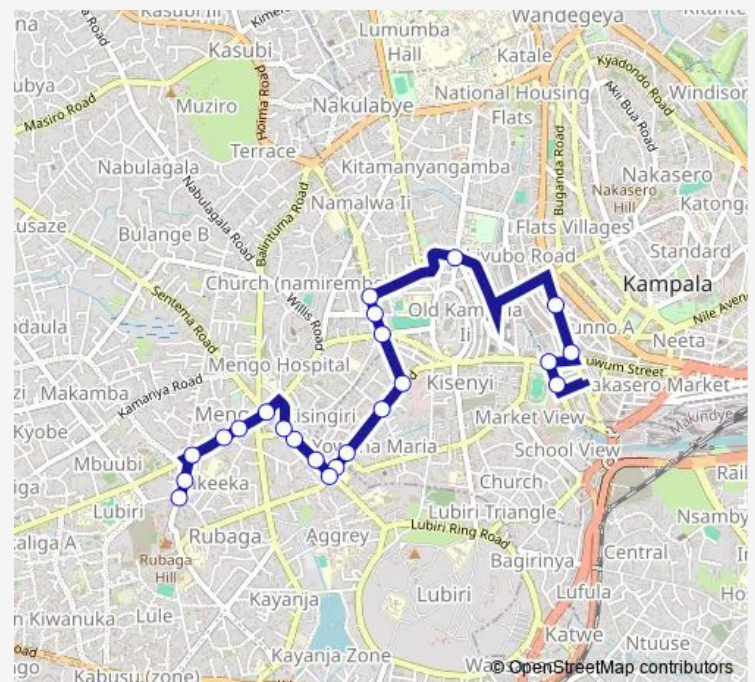

Shell Mengo

Kobil Mengo

Lyna Daycare And Nursery School

Serena Gardens

Route schedule

Cooper Complex Taxi Park - Owino Parkyard Market — Lubaga Hospital

Monday 06:30-19:00

Tuesday 06:30-19:00

Wednesday 06:30-19:00

Thursday 06:30-19:00

Friday 06:30-19:00

Saturday 06:30-19:00

Sunday 06:30-19:00

Route info

Direction: Cooper Complex Taxi Park - Owino Parkyard Market

Stops: 22

Trip Duration: 0 hour 39 min

KA050 — Old Taxi Park-Rubaga Hospital Stage

KA050 Bus time schedules and route maps are available in an offline PDF at busmaps.com. Use the busmaps.com website to see live bus times, train schedule or subway schedule, and step-by-step directions for all public transit in Kampala