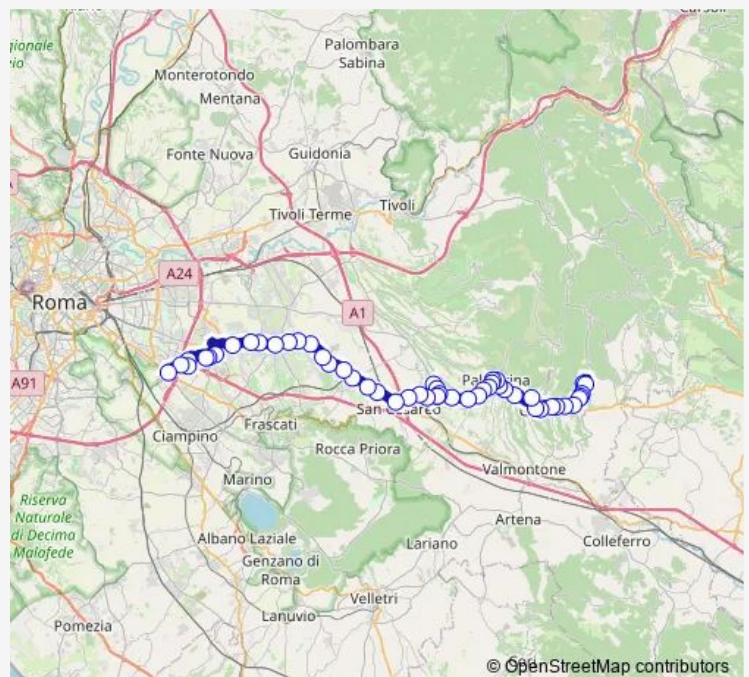

Tuesday 06:20-17:10

Wednesday 06:20-17:10

Thursday 06:20-17:10

Friday 06:20-17:10

Saturday 08:00-09:00

Sunday —

**Route info**

Direction: Genazzano | Castello Colonna # f14290

Stops: 53

Trip Duration: 1 hour 31 min

Genazzano - Roma Anagnina # Gz18a

Palestrina | Via Prenest. Nuova (Torresina) # f6031

Palestrina | Via Prenest. Nuova (Muracciola) # f6032

Zagarolo | Via Prenest. Nuova V.le Ungheria # f6033