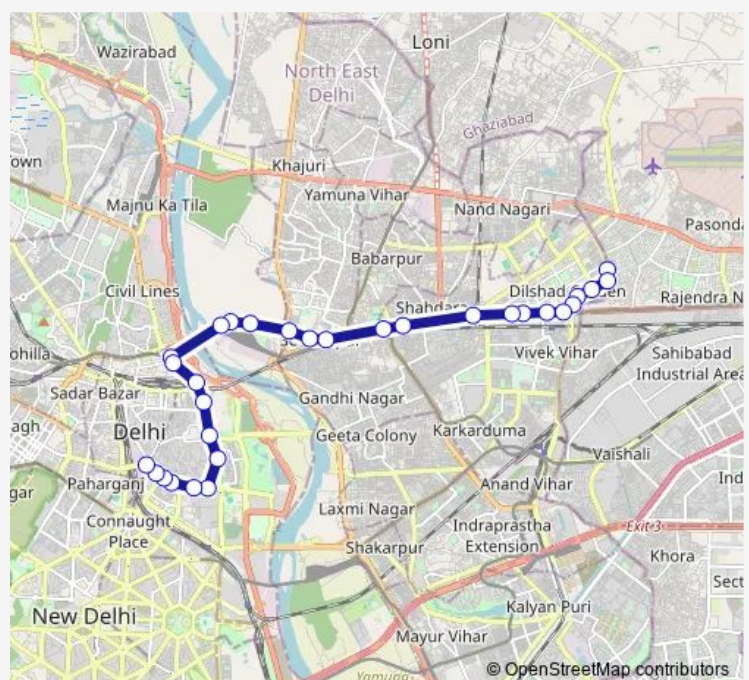

Isbt Kashmere Gate (Lothian Road)

Guru Govind Singh University (Kashmere Gate)

Gpo

Route schedule

New Seema Puri Depot Cluster — Kamla Market / Ajmeri Gate

Monday 07:06-22:00

Tuesday 07:06-22:00

Wednesday 07:06-22:00

Thursday 07:06-22:00

Friday 07:06-22:00

Saturday 07:06-22:00

Sunday 07:06-22:00

Route info

Direction: New Seema Puri Depot Cluster

Stops: 30

Trip Duration: 1 hour 2 min