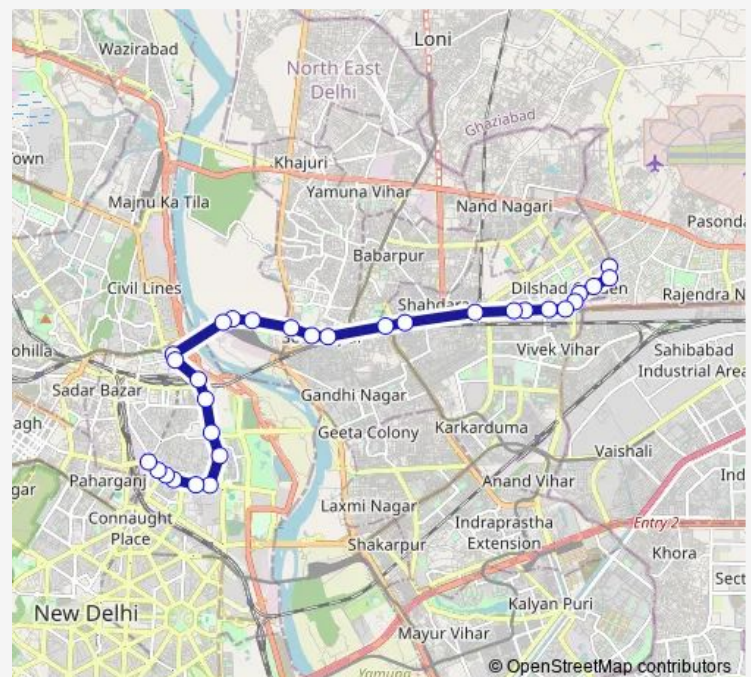

Isbt Kashmere Gate (Lothian Road)

Guru Govind Singh University (Kashmere Gate)

Gpo

Route schedule

New Seema Puri Depot Cluster — Kamla Market / Ajmeri Gate

Monday 07:06-22:00

Tuesday 07:06-22:00

Wednesday 07:06-22:00

Thursday 07:06-22:00

Friday 07:06-22:00

Saturday 07:06-22:00

Sunday 07:06-22:00

Route info

Direction: New Seema Puri Depot Cluster

Stops: 30

Trip Duration: 1 hour 2 min