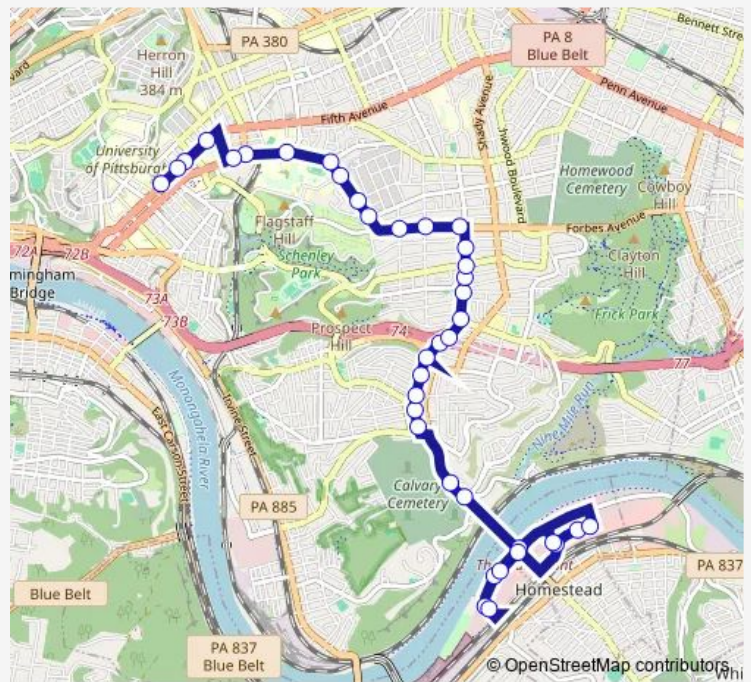

Bus 61D Murray

[Go to website](#)

Direction
 Amity ST + Target Drive — Fifth AVE + Atwood St
 38 stops
[Open route schedule](#)

- Amity ST + Target Drive
- Target DR + Target Perimeter Rd
- Giant Eagle Drive + Drug Store
- Waterfront DR + Bridge ST. (RED Robin)
- Waterfront DR + Loews Theatre
- Waterfront DR + Costco Wholesale Drwvy
- Waterfront DR + 5TH AVE Fs
- Waterfront DR + Loews Theater
- Waterfront DR + Bridge ST (RED Robin)
- Target DR + Target Perimeter Rd
- Browns Hill RD + Parkview Fs
- Browns Hill RD + Imogene Rd
- Murray Ave+ Hazelwood AVE Fs
- Murray AVE + Loretta
- Murray AVE + Lilac
- Murray AVE + Welfer
- Murray Ave+ Flemington Fs
- Murray AVE + #2825
- Murray AVE + Morrowfield
- Murray AVE + Forward
- Murray AVE + Phillips

Route info

Direction: Amity ST + Target Drive
 Stops: 38
 Trip Duration: 0 hour 40 min

■ 61D — Murray

Murray AVE + Hobart

Murray AVE + Beacon Ns

Murray AVE + Bartlett

Forbes + Murray Fs

Forbes AVE + Wightman

Fifth AVE + Tennyson Ave

Fifth AVE + University Pl

Fifth AVE + Thackeray Ave

Fifth AVE + Atwood St

Direction

Fifth AVE + Atwood St — Drive TO Lowes + Storefront Drive

42 stops

[Open route schedule](#)

Sunday 05:54-00:39⁺¹

Route info

Direction: Fifth AVE + Atwood St

Stops: 42

Trip Duration: 0 hour 55 min

Murray AVE + Phillips

Murray AVE + Forward

Murray AVE + Morrowfield