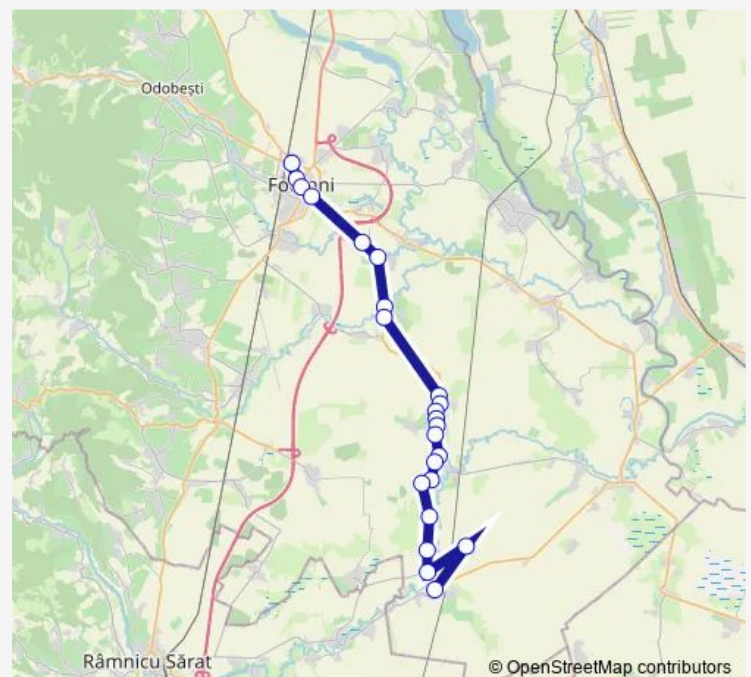

Bus T049 Traseul 049: Focșani - Tătăranu Ram. - Ciorăști

[Go to website](#)

Direction

Autogara Focșani — Ciorăți

23 stops

[Open route schedule](#)

Autogara Focșani

Electrica

Thursday 09:20

Friday 09:20

Saturday 09:20

Sunday 09:20

Route info

Direction: Autogara Focșani

Stops: 23

Trip Duration: 1 hour 19 min

T049 — Traseul 049: Focșani - Tătăranu Ram. - Ciorăști **BusMaps**

Salcia Noua

Ciorăți

Direction

Ciorăți — Autogara Focșani

23 stops

[Open route schedule](#)

Ciorăți

Monday 10:50

Tuesday 10:50

Wednesday 10:50

Thursday 10:50

Friday 10:50

Saturday 10:50

Sunday 10:50

Route info