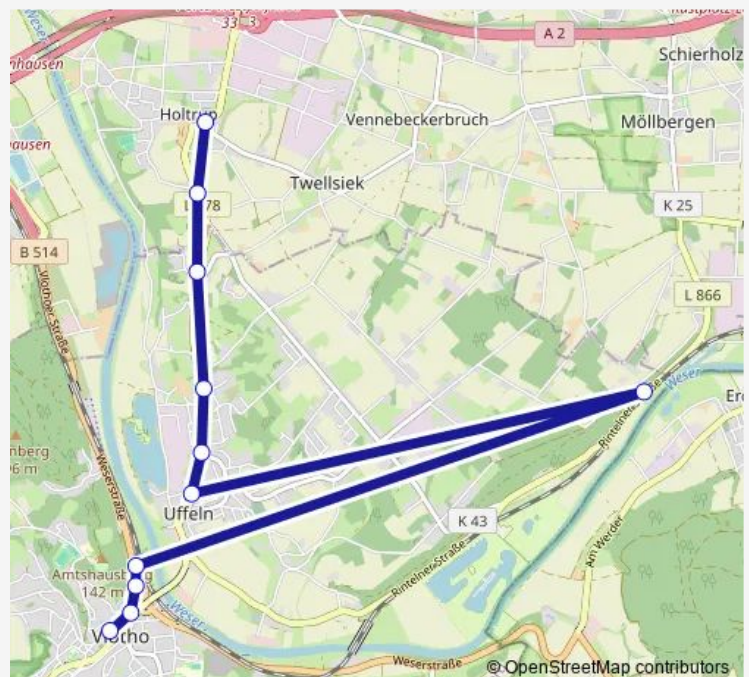

Route schedule

PW-Holtrup, Kirche — Vlotho, Kirchplatz

Monday 06:54-18:54

Tuesday 06:54-18:54

Wednesday 06:54-18:54

Thursday 06:54-18:54

Friday 06:54-18:54

Saturday —

Sunday —

Route info

Direction: PW-Holtrup, Kirche

Stops: 11

Trip Duration: 0 hour 12 min

416T

BusMaps

Direction

Route info

Direction: PW-Holtrup, Kirche

Stops: 11

Trip Duration: 0 hour 12 min

Direction

Vlotho, Kirchplatz — PW-Holtrup, Kirche

11 stops

[Open route schedule](#)

Thursday 07:38-19:38

Friday 07:38-19:38

Saturday —

Sunday —

Route info

Direction: Vlotho, Kirchplatz

Stops: 11

Trip Duration: 0 hour 12 min