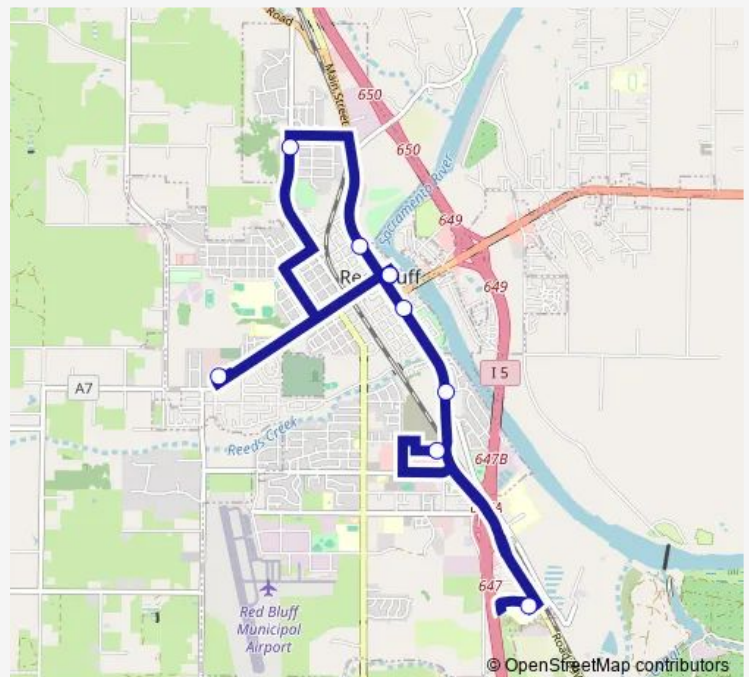

### Direction

Bus & Ride / Rio & Walnut — Bus & Ride / Rio & Walnut

10 stops

[Open route schedule](#)

Bus & Ride / Rio & Walnut

Raley's

St. Elizabeth Hospital

Red Bluff Social Services

Villa Columba

Bus & Ride / Rio & Walnut

Tehama County Health Center

Sacred Heart School

Union & North Main

Bus & Ride / Rio & Walnut

### Route schedule

Bus & Ride / Rio & Walnut — Bus & Ride / Rio & Walnut

Monday —

Tuesday —

Wednesday —

Thursday —

Friday —

Saturday 09:00-15:00

### Route info

Direction: Bus & Ride / Rio & Walnut

Stops: 10

Trip Duration: 0 hour 55 min

■ Saturday 1 — South Main & Walnut Area

Saturday 1 Bus time schedules and route maps are available in an offline PDF at [busmaps.com](https://busmaps.com). Use the [busmaps.com](https://busmaps.com) website to see live bus times, train schedule or subway schedule, and step-by-step directions for all public transit in Red Bluff