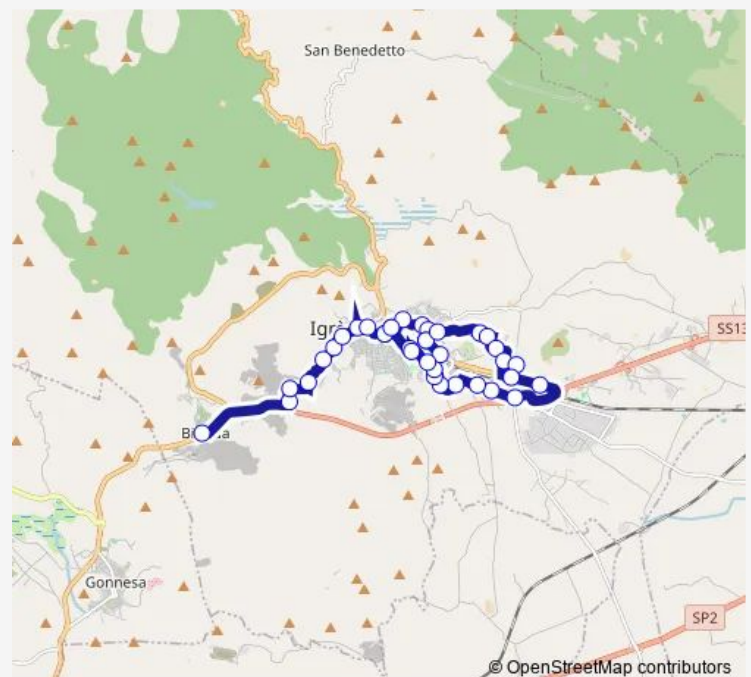

### Route info

Direction: Bindua

Stops: 37

Trip Duration: 0 hour 50 min

Linea 1 — Urbano Iglesias 1

Iglesias Sport Village

Iglesias Cineworld

Iglesias Viale Villa DI Chiesa Nonna Isa