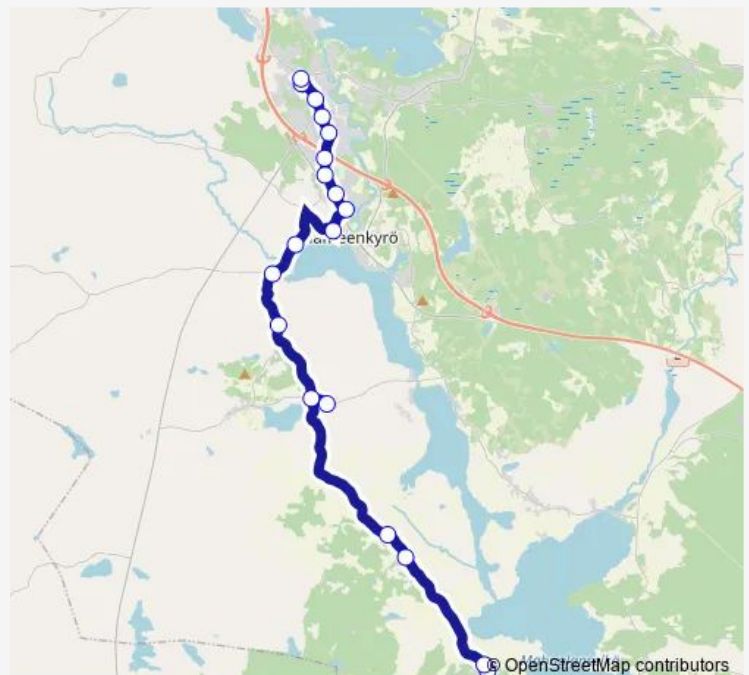

Saturday —

Sunday —

Route info

Direction: Jumesniementie 66

Stops: 19

Trip Duration: 0 hour 45 min

■ Jumesniemi - Hämeenkyrö - Kyröskoski

BusMaps