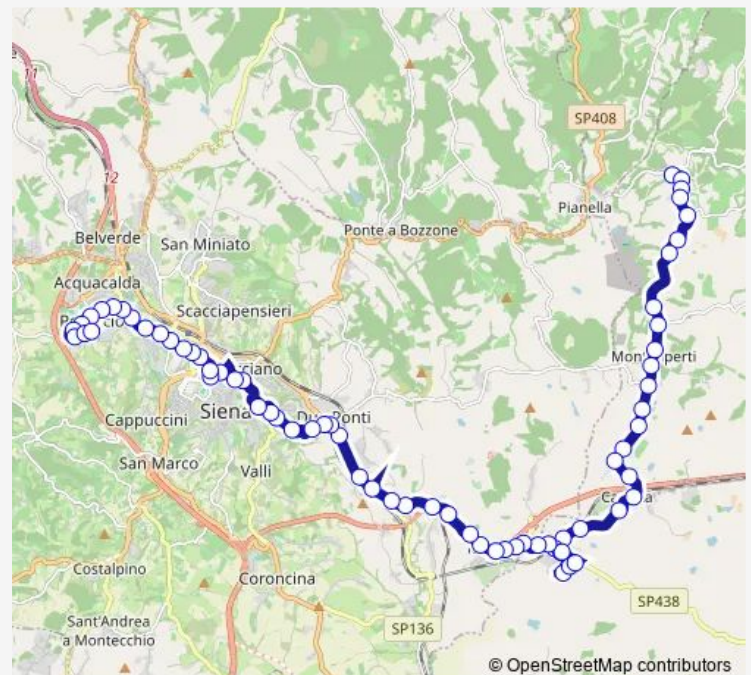

### Route schedule

Bivio Bossi — Piazza Petriccio

Monday 06:35-20:10

Tuesday 06:35-18:10

Wednesday 06:35-20:10

Thursday 06:35-20:10

Friday 06:35-20:10

Saturday 06:35-20:10

### Route info

Direction: Bivio Bossi

Stops: 72

Trip Duration: 0 hour 55 min

Arbia Scalo Bar

Lauretana

Bivio Campania

Campania