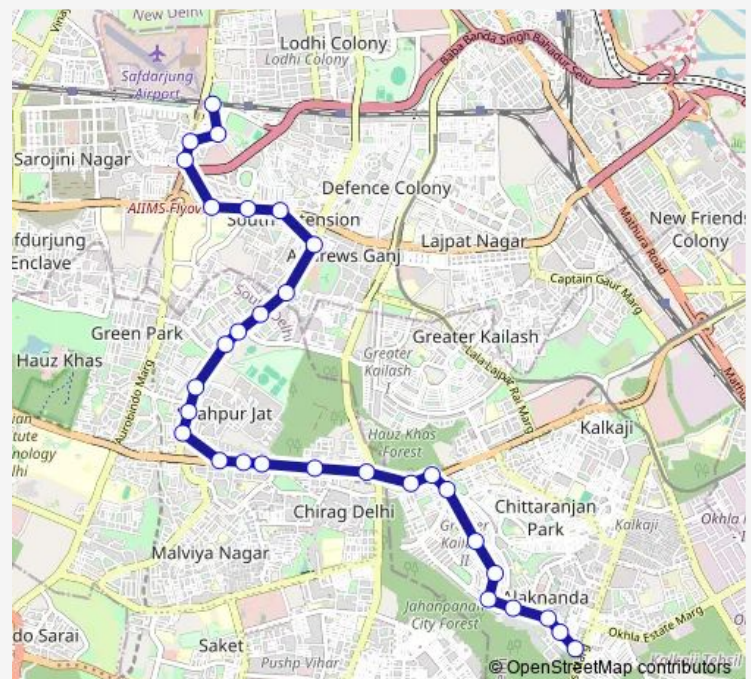

### Route schedule

Safdurjung Terminal — Tara Apartments Terminal

Monday 08:27-20:59

Tuesday 08:27-20:59

Wednesday 08:27-20:59

Thursday 08:27-20:59

Friday 08:27-20:59

Saturday 08:27-20:59

Sunday 08:27-20:59

### Route info

Direction: Safdurjung Terminal

Stops: 30

Trip Duration: 0 hour 45 min

■ 540aclup

BusMaps

Savitri Cinema

Savitri Cinema (E Block Gurudwara)