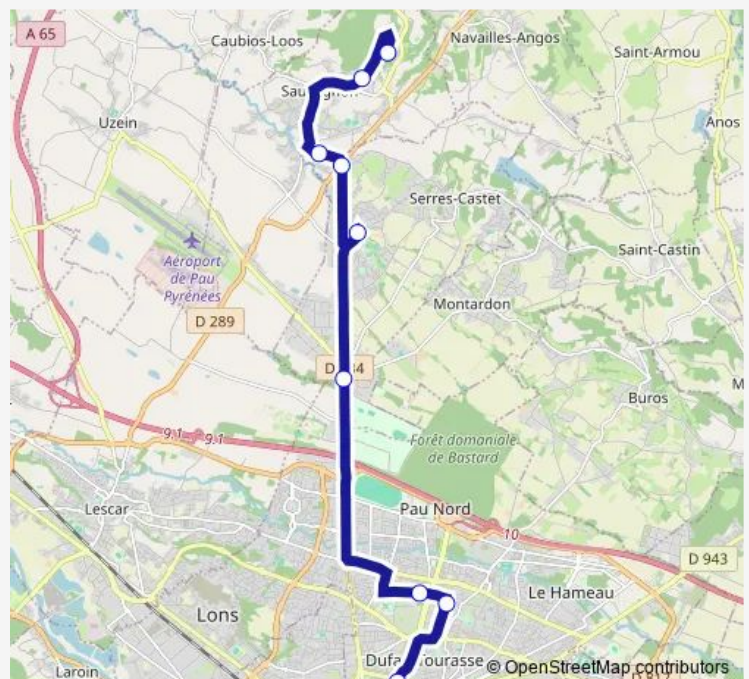

Saturday —

Sunday —

Route info

Direction: PAU Faisans (Lycee St Cricq)

Stops: 11

Trip Duration: 0 hour 43 min

L0210b — Ligne 0210 Bis

Direction

Sauvagnon Haute Vue — PAU Faisans (Lycee St Cricq)

11 stops

[Open route schedule](#)

Sauvagnon Haute Vue

Bellevue

Sauvagnon Taillades

RN Routier

Stade H. Marrassq

Monday 06:47

Tuesday 06:47

Wednesday 06:47

Thursday 06:47

Friday 06:47

Saturday —

Sunday —

Route info