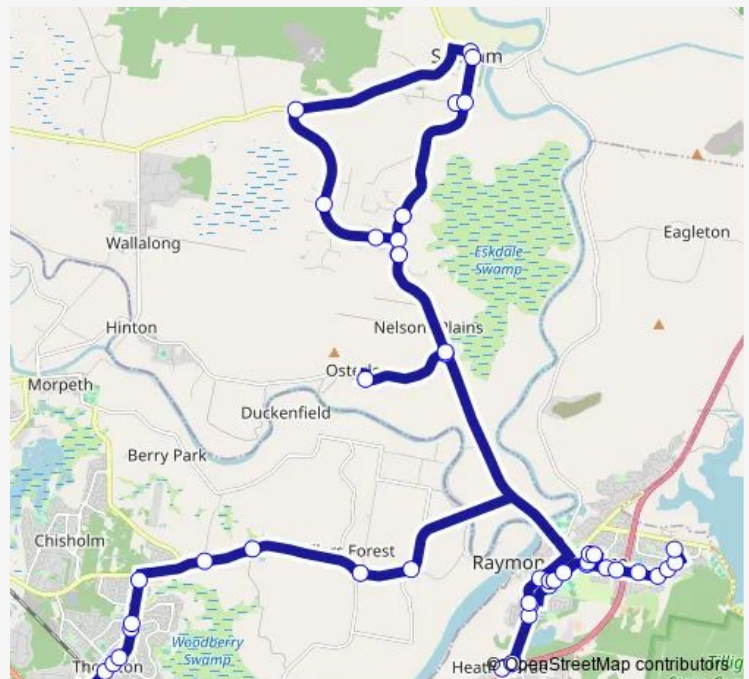

School Bus 0144 Thornton Depot to Grahamstown PS via Seaham

[Go to website](#)

Direction

Pipeclay Av Before Glenwood Dr — Grahamstown Public School, Hastings Dr

48 stops

[Open route schedule](#)

- Pipeclay Av Before Glenwood Dr
- Railway Av At Rockleigh St
- Edwards Av At Eurimbla St
- Edwards Av At Singleton Av
- Government Rd After Edwards Rd
- Government Rd At Thomas Coke Dr (Hail And Ride)
- Government Rd After Thorncliffe Av
- Raymond Terrace Rd At Eales Rd
- Raymond Terrace Rd Opp Turners Rd
- Raymond Terrace Rd At Martins Wharf Rd
- Raymond Terrace Rd Opp Monkleys Rd (Hail And Ride)
- Seaham Rd At Hinton Rd
- Seaham Rd At Brandy Hill Dr
- Wighton St Before Warren St (Hail And Ride)
- Seaham Rd Opp Eskdale Park Dr
- Brandy Hill Rd Opp Eloura Cl
- Brandy Hill Dr At Werai Cl
- Clarence Town Rd Opp Brandy Hill Dr
- Dixon St Before Warren St
- Seaham Public School, Warren St

Route schedule

Pipeclay Av Before Glenwood Dr — Grahamstown Public School, Hastings Dr

Monday	07:20
Tuesday	07:20
Wednesday	07:20
Thursday	07:20
Friday	07:20
Saturday	—
Sunday	—

Route info

Direction: Pipeclay Av Before Glenwood Dr

Stops: 48

Trip Duration: 1 hour 30 min

0144 — Thornton Depot to Grahamstown PS via Seaham

Warren St Before Fisher Cl (Hail And Ride)

Seaham Rd Opp Eskdale Park Dr

Seaham Rd Opp Brandy Hill Dr

Seaham Rd At Sohpie Jane Dr

Seaham Rd Opp Hinton Rd (Hail And Ride)

Hinton Rd At Ambaura Cl (Hail And Ride)

St Brigid's Parish School, William St

Raymond Terrace Community Hall, Irrawang St

Adelaide St Opp Bettles Park

Hunter River High School, Elkin Av