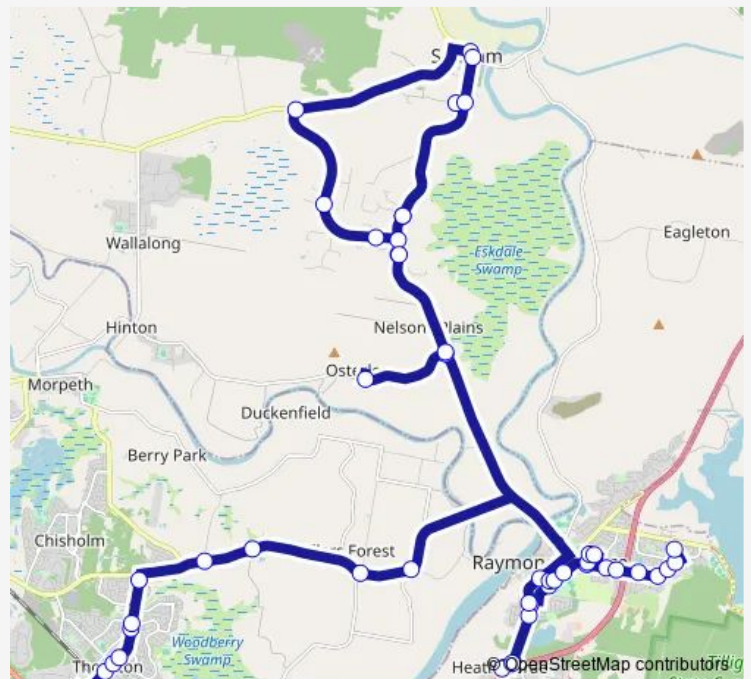

School Bus 0144 Thornton Depot to Grahamstown PS via Seaham

[Go to website](#)

Direction

Pipeclay Av Before Glenwood Dr — Grahamstown Public School, Hastings Dr

48 stops

[Open route schedule](#)

- Pipeclay Av Before Glenwood Dr
- Railway Av At Rockleigh St
- Edwards Av At Eurimbla St
- Edwards Av At Singleton Av
- Government Rd After Edwards Rd
- Government Rd At Thomas Coke Dr (Hail And Ride)
- Government Rd After Thorncliffe Av
- Raymond Terrace Rd At Eales Rd
- Raymond Terrace Rd Opp Turners Rd
- Raymond Terrace Rd At Martins Wharf Rd
- Raymond Terrace Rd Opp Monkleys Rd (Hail And Ride)
- Seaham Rd At Hinton Rd
- Seaham Rd At Brandy Hill Dr
- Wighton St Before Warren St (Hail And Ride)
- Seaham Rd Opp Eskdale Park Dr
- Brandy Hill Rd Opp Eloura Cl
- Brandy Hill Dr At Werai Cl
- Clarence Town Rd Opp Brandy Hill Dr
- Dixon St Before Warren St
- Seaham Public School, Warren St

Route schedule

Pipeclay Av Before Glenwood Dr — Grahamstown Public School, Hastings Dr

Monday	07:20
Tuesday	07:20
Wednesday	07:20
Thursday	07:20
Friday	07:20
Saturday	—
Sunday	—

Route info

Direction: Pipeclay Av Before Glenwood Dr

Stops: 48

Trip Duration: 1 hour 30 min

0144 — Thornton Depot to Grahamstown PS via Seaham **BusMaps**

Warren St Before Fisher Cl (Hail And Ride)

Seaham Rd Opp Eskdale Park Dr

Seaham Rd Opp Brandy Hill Dr

Seaham Rd At Sohpie Jane Dr

Seaham Rd Opp Hinton Rd (Hail And Ride)

Hinton Rd At Ambaura Cl (Hail And Ride)

St Brigid's Parish School, William St

Raymond Terrace Community Hall, Irrawang St

Adelaide St Opp Bettles Park

Hunter River High School, Elkin Av