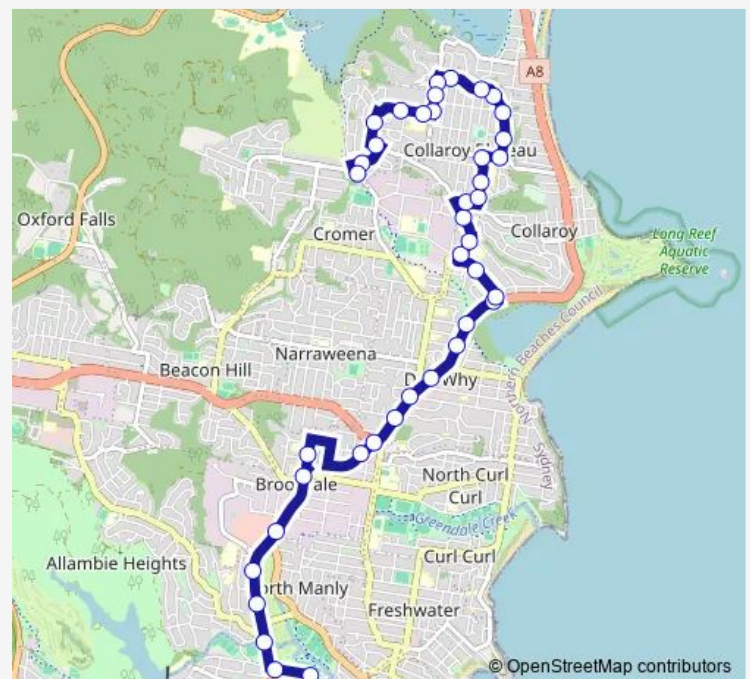

### Route schedule

Nbsc Mackellar Girls, Campbell Pde, Stand J — South Creek Rd Opp Toronto Av

Monday	15:25
Tuesday	15:25
Wednesday	15:25
Thursday	15:25
Friday	15:25
Saturday	—
Sunday	—

### Route info

Direction: Nbsc Mackellar Girls, Campbell Pde, Stand J

Stops: 40

Trip Duration: 0 hour 46 min

Parkes Rd At Orlando Rd

Anzac Av At Kangaroo Rd

Plateau Rd Opp Hilma St

Plateau Rd Opp Collaroy Plateau Public School