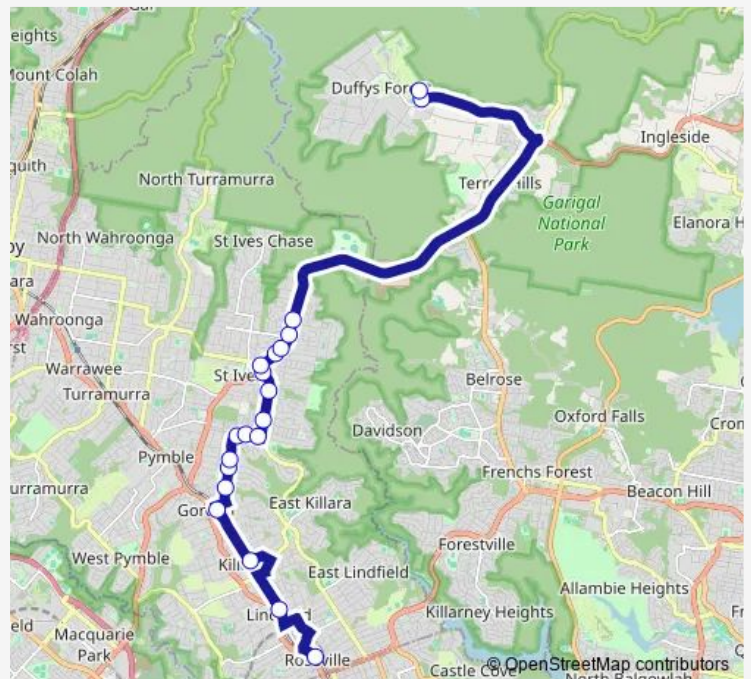

School Bus 8050 Roseville Station to Northern Beaches Christian School

[Go to website](#)

Direction

Roseville Station, Hill St — Northern Beaches Christian School, Echunga Rd

20 stops

[Open route schedule](#)

- Roseville Station, Hill St
- Lindfield Station, Lindfield Av
- Killara Station, Locksley St
- Gordon Station, Werona Av, Stand D
- Rosedale Rd At Minns Rd
- Richmond Park, Rosedale Rd
- Gordon East Public School, Rosedale Rd
- Sage St Opp Lowy Cres
- Eucalyptus St After Lynbara Av
- Eucalyptus St Opp Pindari Av
- Horace St Opp St Ives Public School
- Horace St Before Stanley St
- Link Rd Opp Corpus Christi Catholic Primary School
- Mona Vale Rd At Link Rd
- Mona Vale Rd At Garrick Rd
- Mona Vale Rd At Douglas St
- Mona Vale Rd Opp Brigidine College
- St Ives Preparatory School, Mona Vale Rd
- Sydney Japanese School
- Northern Beaches Christian School, Echunga Rd

Route schedule

Roseville Station, Hill St — Northern Beaches Christian School, Echunga Rd

Monday	07:42
Tuesday	07:42
Wednesday	07:42
Thursday	07:42
Friday	07:42
Saturday	—
Sunday	—

Route info

Direction: Roseville Station, Hill St

Stops: 20

Trip Duration: 0 hour 45 min

8050 School Bus time schedules and route maps are available in an offline PDF at busmaps.com. Use the busmaps.com website to see live bus times, train schedule or subway schedule, and step-by-step directions for all public transit in Sydney