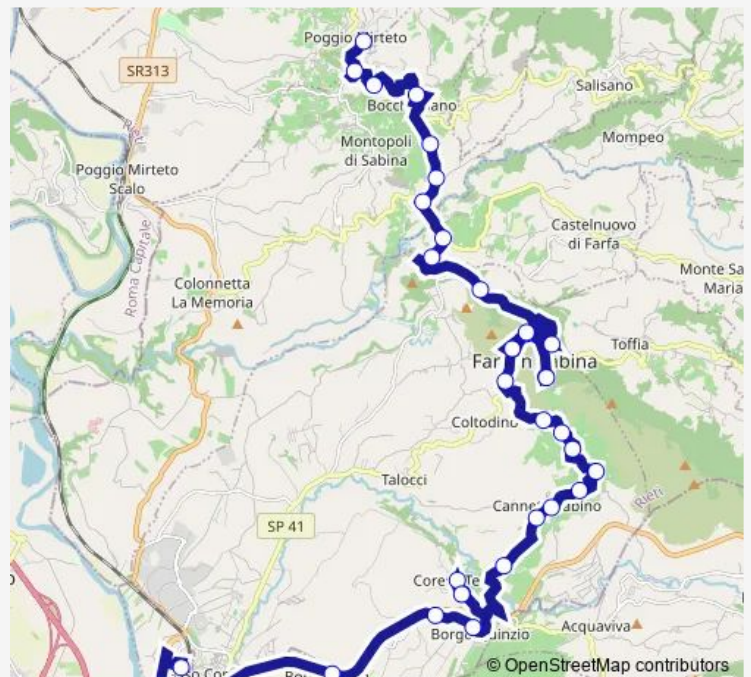

### Direction

undefined — undefined

0 stops

[Open route schedule](#)

### Route schedule

undefined — undefined

Monday 15:50

Tuesday 15:50

Wednesday 15:50

Thursday 15:50

Friday 15:50

Saturday —

### Route info

Direction:

Stops: 0

Trip Duration: — min

Passo Corese - Poggio Mirteto # Pm15d

Bus time schedules and route maps are available in an offline PDF at [busmaps.com](https://busmaps.com). Use the [busmaps.com](https://busmaps.com) website to see live bus times, train schedule or subway schedule, and step-by-step directions for all public transit in Fara in Sabina