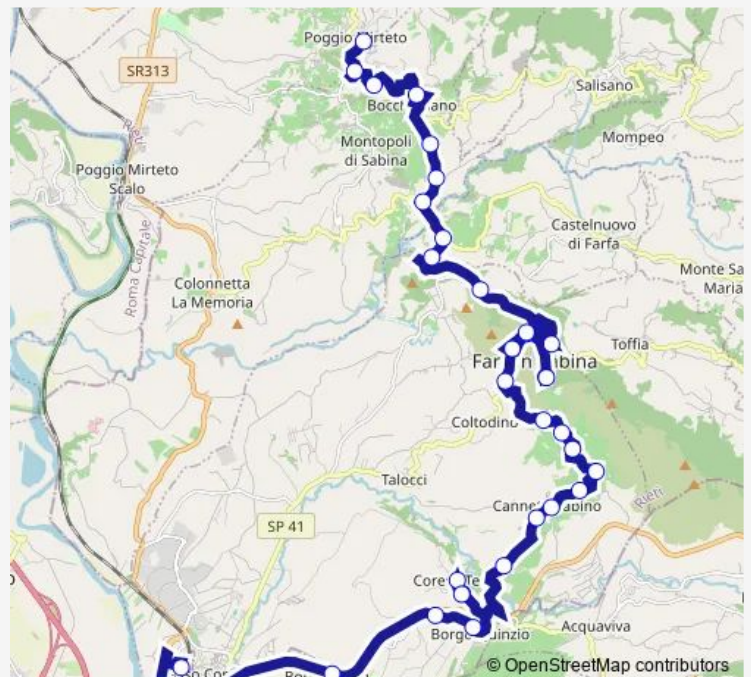

Monday 15:50

Tuesday 15:50

Wednesday 15:50

Thursday 15:50

Friday 15:50

Saturday —

Sunday —

Route info

Direction:

Stops: 0

Trip Duration: — min

Passo Corese - Poggio Mirteto # Pm15d

Bus time schedules and route maps are available in an offline PDF at busmaps.com. Use the busmaps.com website to see live bus times, train schedule or subway schedule, and step-by-step directions for all public transit in Fara in Sabina