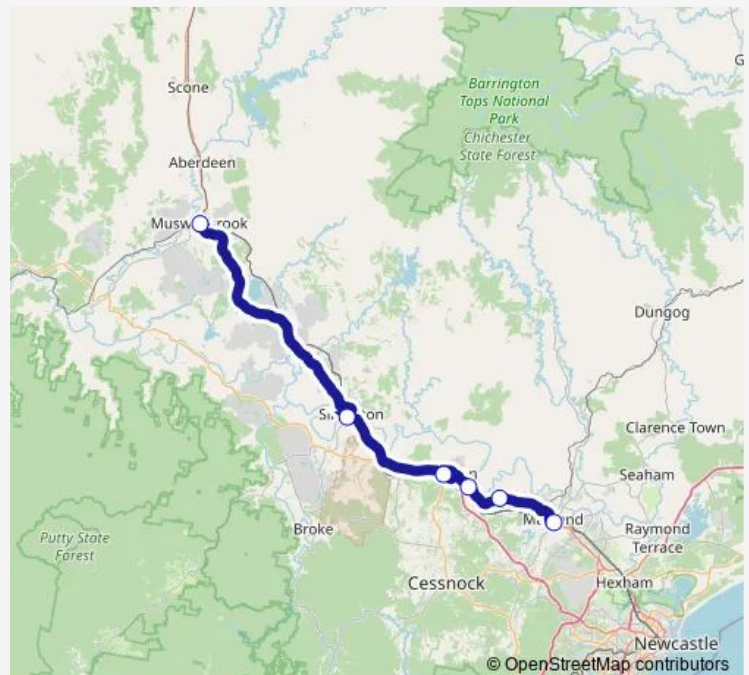

Rail Replacement Bus Service 15HU Maitland, then all stations to Muswellbrook

[Go to website](#)

Direction

Maitland Station, Station St — Muswellbrook Station, Stand C

6 stops

[Open route schedule](#)

Maitland Station, Station St

Lochinvar Public School, New England Hwy

High St At Nelson St

Branxton Station, Railway St

Singleton Station, Munro St

Muswellbrook Station, Stand C

Route schedule

Maitland Station, Station St — Muswellbrook Station, Stand C

Monday	—
Tuesday	—
Wednesday	—
Thursday	08:56
Friday	—
Saturday	—
Sunday	—

Route info

Direction: Maitland Station, Station St

Stops: 6

Trip Duration: 1 hour 39 min

Direction

Muswellbrook Station, Stand C — Maitland Station, Station St

6 stops

[Open route schedule](#)

Muswellbrook Station, Stand C

Singleton Station, Munro St

Branxton Station, Railway St

High St After Hunter St

New England Hwy Opp Lochinvar Public School

Maitland Station, Station St