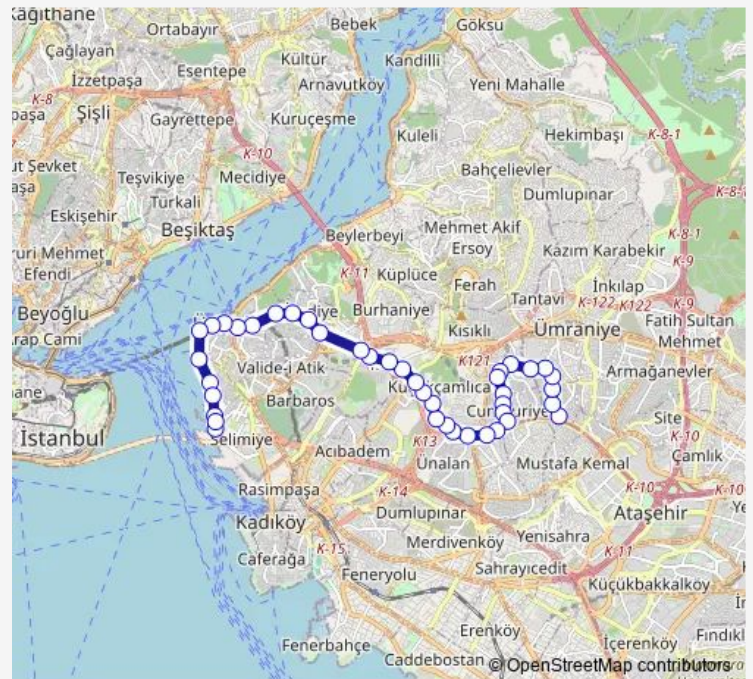

Thursday 06:00-16:00

Friday 06:00-16:00

Saturday 06:40-16:20

Sunday —

Route info

Direction: ESENEVLER MAHALLESİ

Stops: 41

Trip Duration: 0 hour 31 min