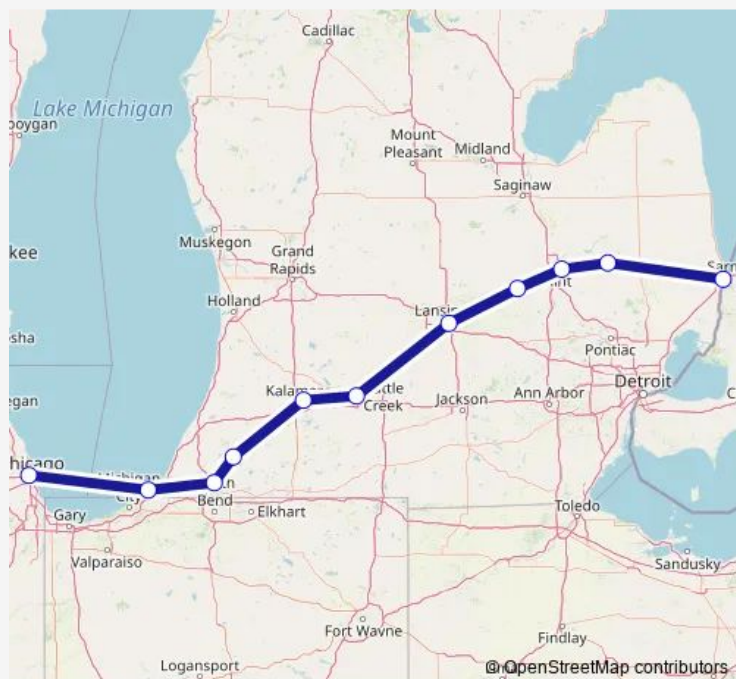

East Lansing Amtrak Station

Battle Creek

Kalamazoo

Dowagiac Amtrak Station

Niles Amtrak Station

New Buffalo Amtrak

Chicago Union Station

### Route schedule

Port Huron Amtrak Station — Chicago Union Station

Monday 06:20

Tuesday 06:20

Wednesday 06:20

Thursday 06:20

Friday 06:20

Saturday 06:20

### Route info

Direction: Port Huron Amtrak Station

Stops: 11

Trip Duration: 6 hour 25 min

Blue Water

**Direction**

Chicago Union Station — Port Huron Amtrak Station

11 stops

Durand Amtrak Station

Flint Amtrak Station

Lapeer Amtrak Station

Port Huron Amtrak Station