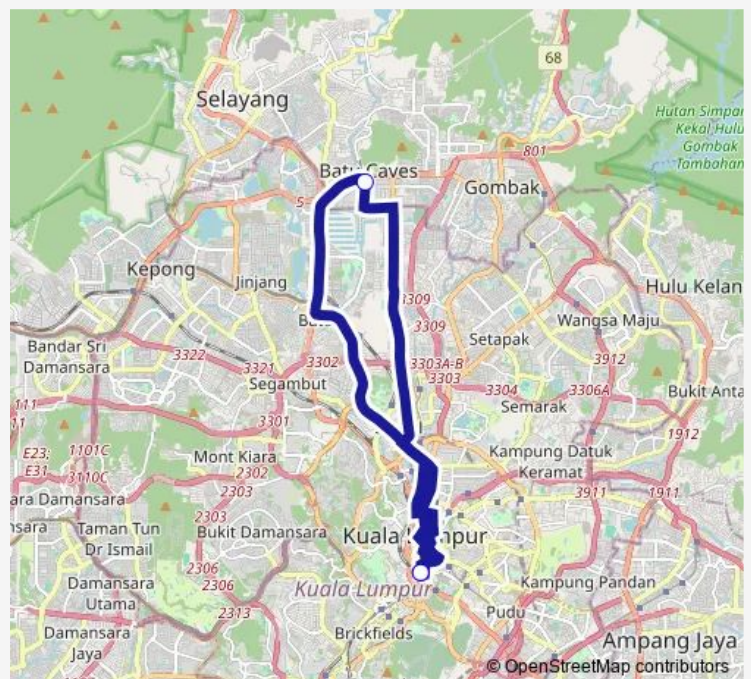

Bus BC2 Pasar Seni ~ Batu Caves (Thaipusam)

[Go to website](#)

Direction

KI1821 Pasar Seni (Platform A1 - A2) — KI1821 Pasar Seni (Platform A1 - A2)

3 stops

[Open route schedule](#)

KI1821 Pasar Seni (Platform A1 - A2)

SI493 Nissan

KI1821 Pasar Seni (Platform A1 - A2)

Route schedule

KI1821 Pasar Seni (Platform A1 - A2) — KI1821 Pasar Seni (Platform A1 - A2)

Monday 05:00

Tuesday 05:00

Wednesday 05:00

Thursday 05:00

Friday 05:00

Saturday —

Sunday —

Route info

Direction: KI1821 Pasar Seni (Platform A1 - A2)

Stops: 3

Trip Duration: 2 hour 20 min

BC2 — Pasar Seni ~ Batu Caves (Thaipusam)