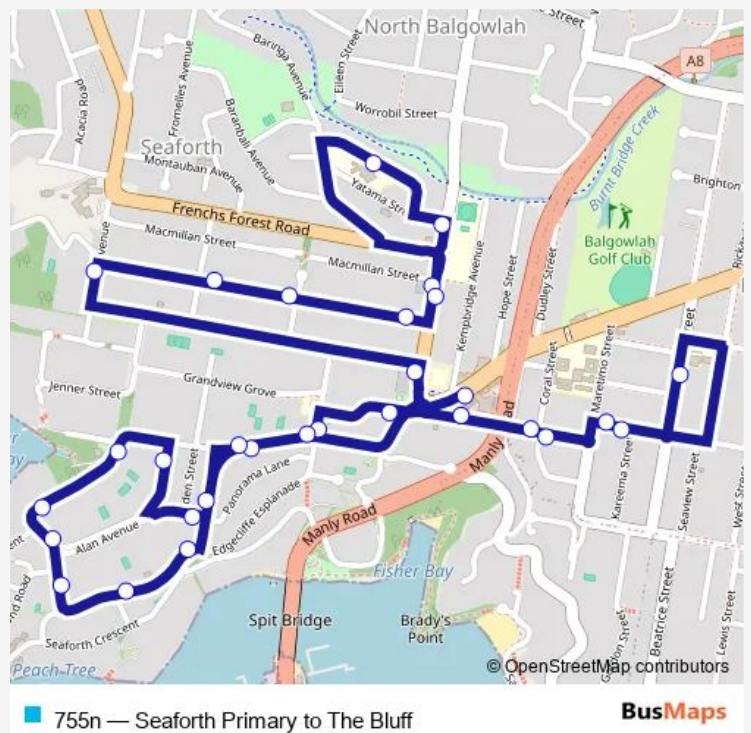

School Bus 755n Seaforth Primary to The Bluff

[Go to website](#)

**Direction**

Sydney Rd Opp Kempbridge Av — Seaforth Public School, Frenchs Forest Rd

30 stops

[Open route schedule](#)

- Sydney Rd Opp Kempbridge Av
- Ross St At Sydney Rd
- Panorama Pde At Ponsonby Pde
- Ponsonby Pde Before Palmerston PI
- Alan Av After Palmerston PI
- Salisbury Sq Before Ponsonby Pde
- Seaforth Cres Opp Sangrado Park
- Seaforth Cres After Princes Prom
- Princes Prom At Alan Av
- Princes Prom Opp Richmond Rd
- Edgecliffe Esp Opp Ashton Av
- Edgecliffe Esp At Palmerston PI
- Palmerston PI After Alan Av
- Ponsonby Pde Opp Palmerston PI
- Ponsonby Pde At Panorama Pde
- Balgowlah RSL Memorial Club, Ethel St
- Ethel St At Coral St
- Upper Beach St After Maretimo St
- St Cecilia's Catholic Primary School, Wanganella St
- Upper Beach St At Kareema St
- Ethel St At Plant St

Route schedule

Sydney Rd Opp Kempbridge Av — Seaforth Public School, Frenchs Forest Rd

Monday	08:37
Tuesday	08:37
Wednesday	08:37
Thursday	08:37
Friday	08:37
Saturday	—
Sunday	—

Route info

Direction: Sydney Rd Opp Kempbridge Av

Stops: 30

Trip Duration: 0 hour 28 min

755n — Seaforth Primary to The Bluff

Frenchs Forest Rd At Ellery Pde

Dalwood Av Opp Peacock St

Peacock St After Redman St

Peacock St At Reid St

Peacock St Before Frenchs Forrest Rd

## Route info

Direction: Seaforth Public School, Benelong St

Stops: 18

Trip Duration: 0 hour 16 min

755n School Bus time schedules and route maps are available in an offline PDF at [busmaps.com](https://busmaps.com). Use the [busmaps.com](https://busmaps.com) website to see live bus times, train schedule or subway schedule, and step-by-step directions for all public transit in Sydney