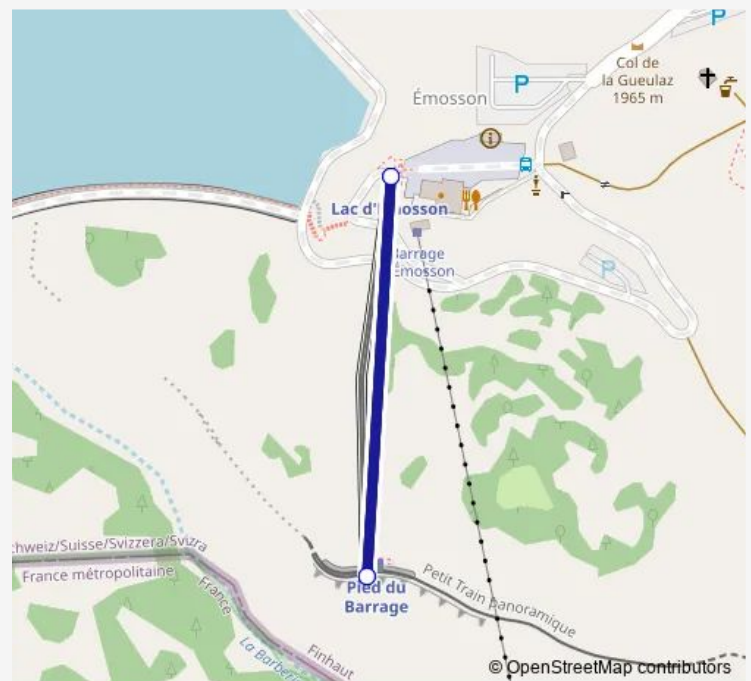

Funicular 316 FUN 316

[Go to website](#)**Direction**

Lac d'Emosson Minifunic — Pied du barrage

2 stops

[Open route schedule](#)

Lac d'Emosson Minifunic

Pied du barrage

Route schedule

Lac d'Emosson Minifunic — Pied du barrage

Monday	11:45
Tuesday	11:45
Wednesday	11:45
Thursday	11:45
Friday	11:45
Saturday	11:45
Sunday	11:45

Route info

Direction: Lac d'Emosson Minifunic

Stops: 2

Trip Duration: 0 hour 5 min

■ 316 — FUN 316

BusMaps

316 Funicular time schedules and route maps are available in an offline PDF at busmaps.com. Use the busmaps.com website to see live bus times, train schedule or subway schedule, and step-by-step directions for all public transit in Martigny-Ville