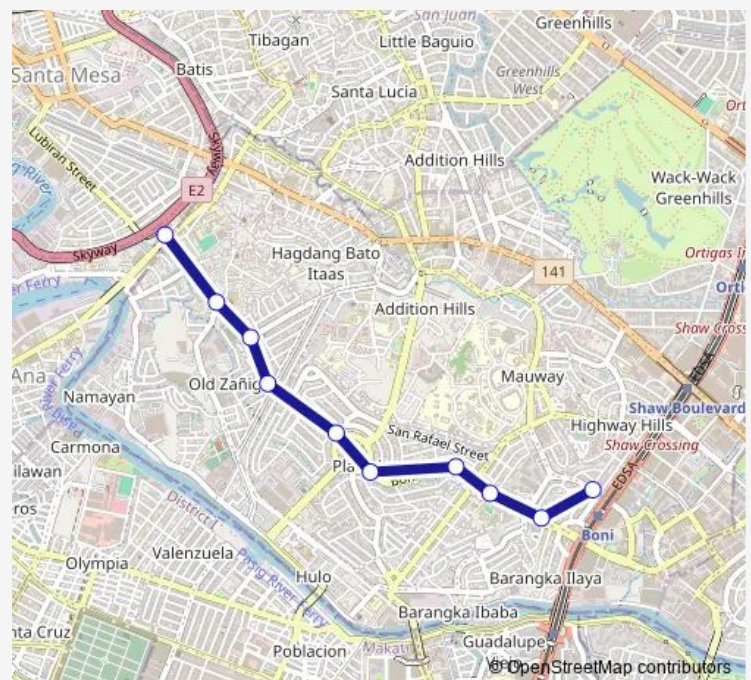

Mandaluyong City Medical Center, Boni Ave / Sto Rosario Intersection, Mandaluyong City, Manila

Boni Ave / Sto Rosario Intersection, Mandaluyong City, Manila

Boni Ave / Primo Cruz Intersection, Mandaluyong City, Manila

Arayat, Mandaluyong City, Manila — New Panaderos Extension / 34 Rte Rev. G. Aglipay Intersection, Mandaluyong City

Monday 00:00

Tuesday 00:00

Wednesday 00:00

Thursday 00:00

Friday 00:00

Saturday 00:00

Sunday 00:00

Route info

Direction: Arayat, Mandaluyong City, Manila

Stops: 10

Trip Duration: 0 hour 17 min

■ Boni - Kalentong/JRC via Boni Ave.

Direction

New Panaderos Extension / 34 Rte Rev. G. Aglipay Intersection, Mandaluyong City — Arayat, Mandaluyong City, Manila

Monday 00:00

Tuesday 00:00

Wednesday 00:00

Thursday 00:00

Friday 00:00

Saturday 00:00

Sunday 00:00

Route info