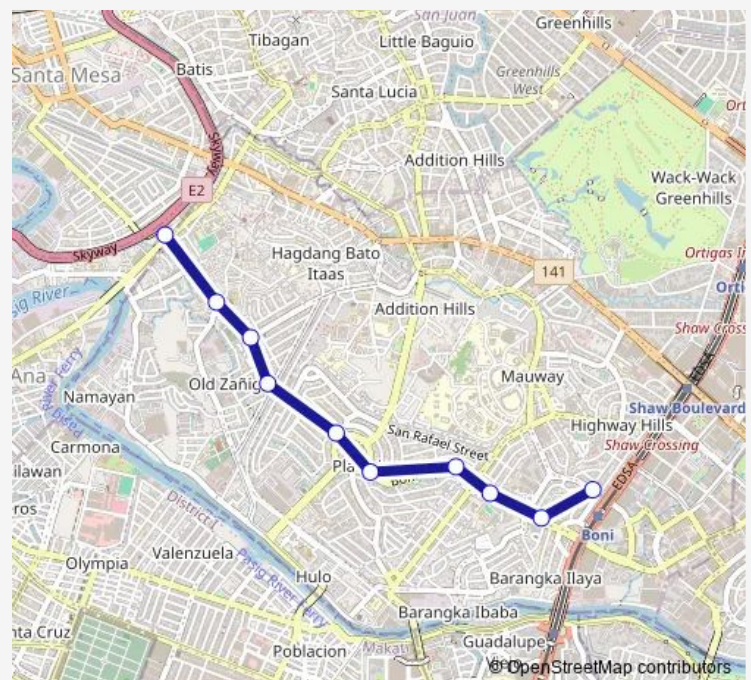

### Route schedule

Arayat, Mandaluyong City, Manila — New Panaderos Extension / 34 Rte Rev. G. Aglipay Intersection, Mandaluyong City

Monday 00:00

Tuesday 00:00

Wednesday 00:00

Thursday 00:00

Friday 00:00

Saturday 00:00

### Route info

Direction: Arayat, Mandaluyong City, Manila

Stops: 10

Trip Duration: 0 hour 17 min

■ Boni - Kalentong/JRC via Boni Ave.