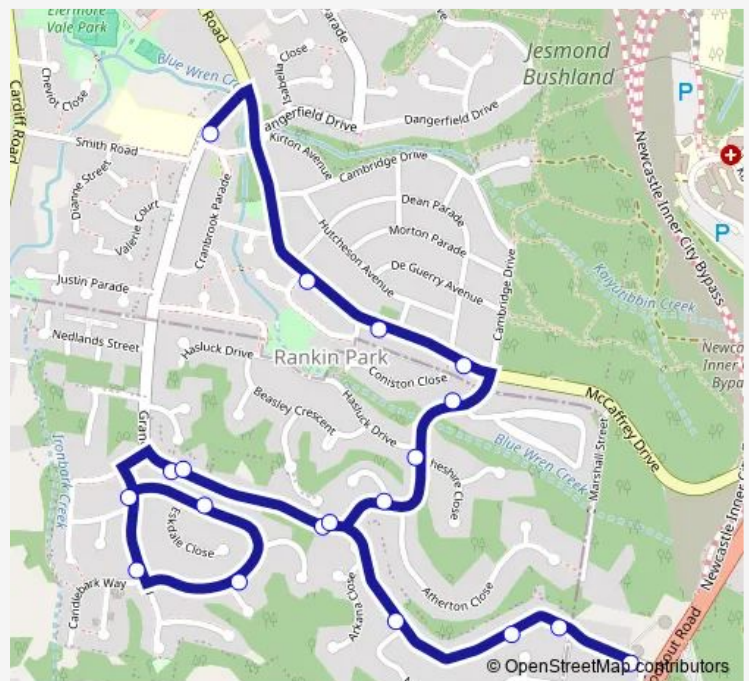

Route schedule

Grandview Rd After Lookout Rd — Grandview Rd Opp Wallsend South Public School

Monday	08:37
Tuesday	08:37
Wednesday	08:37
Thursday	08:37
Friday	08:37
Saturday	—
Sunday	—

Route info

Direction: Grandview Rd After Lookout Rd

Stops: 19

Trip Duration: 0 hour 14 min

768 — Wallsend South Public School to Lookout Rd New Lambton Heights **BusMaps**

Direction

Wallsend South Public School, Grandview Rd — Lookout Rd After Mccaffrey Dr

31 stops

[Open route schedule](#)

Wallsend South Public School, Grandview Rd

Croudace Rd At Grandview Rd

Croudace Rd Before Garsdale Av

Cambronne Pde After Rialto Cl

Dangerfield Dr Opp 116

Dangerfield Dr Opp 102

Friday 15:00

Saturday —

Sunday —

Route info

Direction: Wallsend South Public School, Grandview Rd

Stops: 31

Trip Duration: 0 hour 22 min

Grandview Rd Opp Clepham St