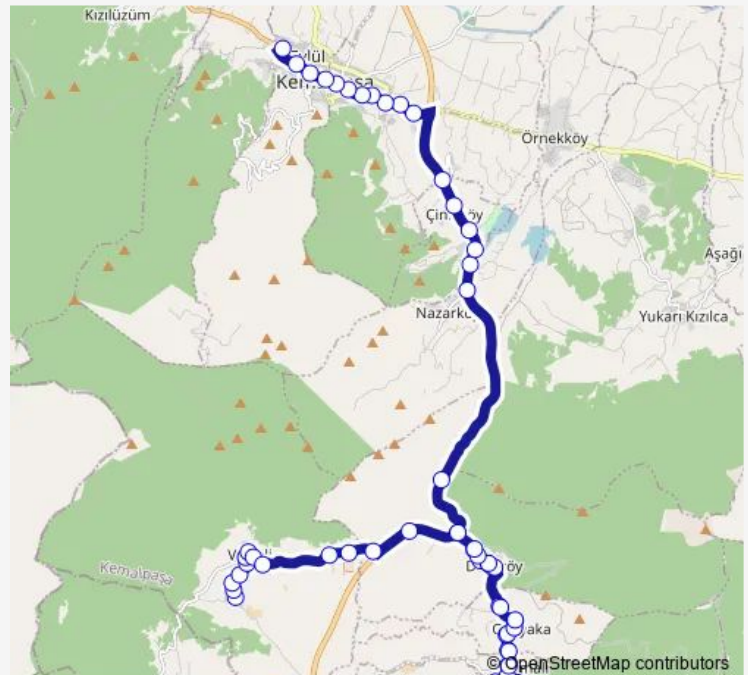

### Route schedule

Aşağı Vişneli Son Durak — Rifat Ilgaz Son Durak

Monday 06:40-18:50

Tuesday 06:40-18:50

Wednesday 06:40-18:50

Thursday 06:40-18:50

Friday 06:40-18:50

Saturday 06:40-18:45

### Route info

Direction: Aşağı Vişneli Son Durak

Stops: 60

Trip Duration: 3 hour 13 min

768 — Vişneli - Kemalpaşa

BusMaps

Gökyaka Küme Evleri

Gökyaka Papatya

## Route schedule

Rıfat Ilgaz Son Durak — Aşağı Vişneli Son Durak

Monday 07:45-17:55

Tuesday 07:45-17:55

Wednesday 07:45-17:55

Thursday 07:45-17:55

Friday 07:45-17:55

Saturday 07:45-17:45

## Route info

Direction: Rıfat Ilgaz Son Durak

Stops: 62

Trip Duration: 3 hour 8 min

Karakovan

Gökyaka Mezarlık

Gökyaka Meydan

Gökyaka Küme Evleri