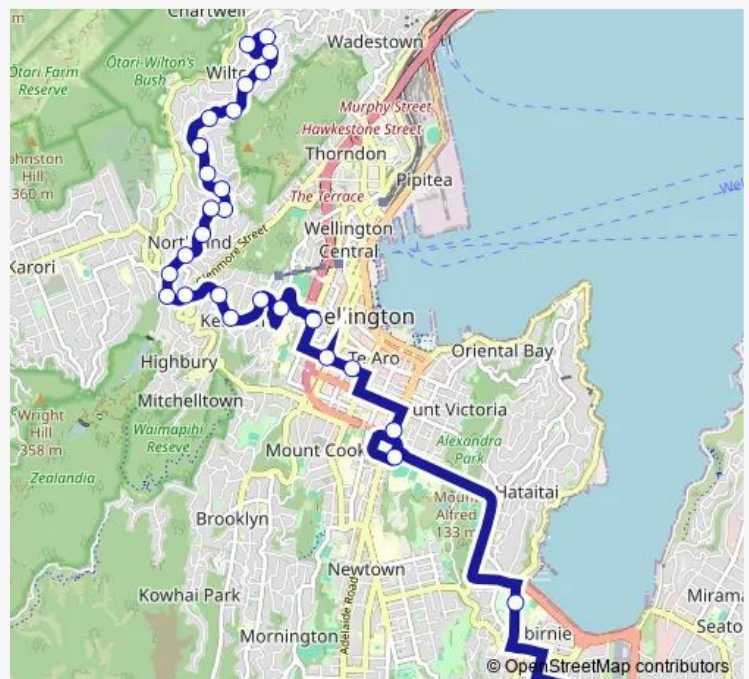

Norwich Street at Mairangi Road

Mairangi Road at Rutland Way (near 107)

Mairangi Road opposite Warwick Street

Mairangi Road (near 159)

Mairangi Road at Monmouth Way

Pembroke Road opposite Hereford Street

Pembroke Road at Huntingdon Street

Pembroke Road (near 72)

Pembroke Road (near 24)

Northland Road at Seaview Terrace

Northland Road at Military Road

Northland Road (near 88)

Northland Village - Northland Road

Northland Tunnel (near Putnam Street)

Zealandia - Chaytor Street (at Tunnel)

Karori Tunnel - Stop A

Kelburn Normal School - Upland Road

Kelburn Village - Upland Road (near 94)

Upland Road opposite Glasgow Street

Route schedule

Mairangi - Norwich Street — Rongotai College (school grounds)

Monday	07:50
Tuesday	07:50
Wednesday	07:50
Thursday	07:50
Friday	07:50
Saturday	—
Sunday	—

Route info

Direction: Mairangi - Norwich Street

Stops: 28

Trip Duration: 0 hour 41 min

Te Herenga Waka – Victoria University of Wellington Kelburn - Stop A