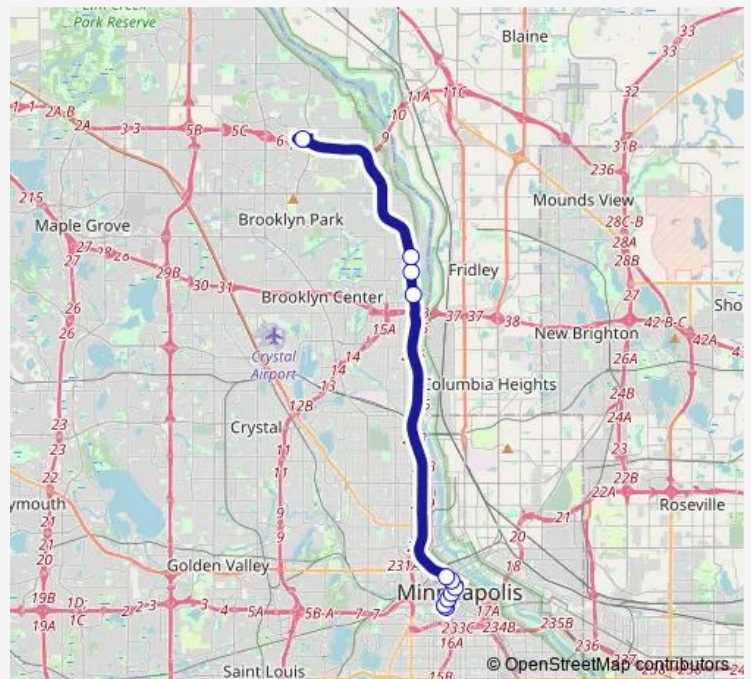

Hwy 252 & 70th Ave N

Hwy 252 & 66th Ave N

4th St N & Hennepin Ave

4th St S & Marquette Ave

Marquette Ave & 6th St - Stop Group D

Marquette Ave & 8th St - Stop Group D

Marquette Ave & 10th St - Stop Group D

Route schedule

Hwy 610 Noble Pkwy P&R & 95th Ave N — Marquette Ave & 10th St - Stop Group D

Monday 05:49-08:55

Tuesday 05:49-08:55

Wednesday 05:49-08:55

Thursday 05:49-08:55

Friday 05:49-08:55

Saturday —

Sunday —

Route info

Direction: Hwy 610 Noble Pkwy P&R & 95th Ave N

Stops: 9

Trip Duration: 0 hour 27 min

Direction

Leamington Ramp & Lower - Gate #7 — Hwy 610 Noble Pkwy P&R & 95th Ave N

11 stops

[Open route schedule](#)

Leamington Ramp & Lower - Gate #7

2nd Ave S & 10th St - Stop Group H

2nd Ave S & 8th St - Stop Group H

2nd Ave S & 6th St - Stop Group H

2nd Ave S & 4th St - Stop Group H

3rd St S & Nicollet Mall

3rd St N & 1st Ave N