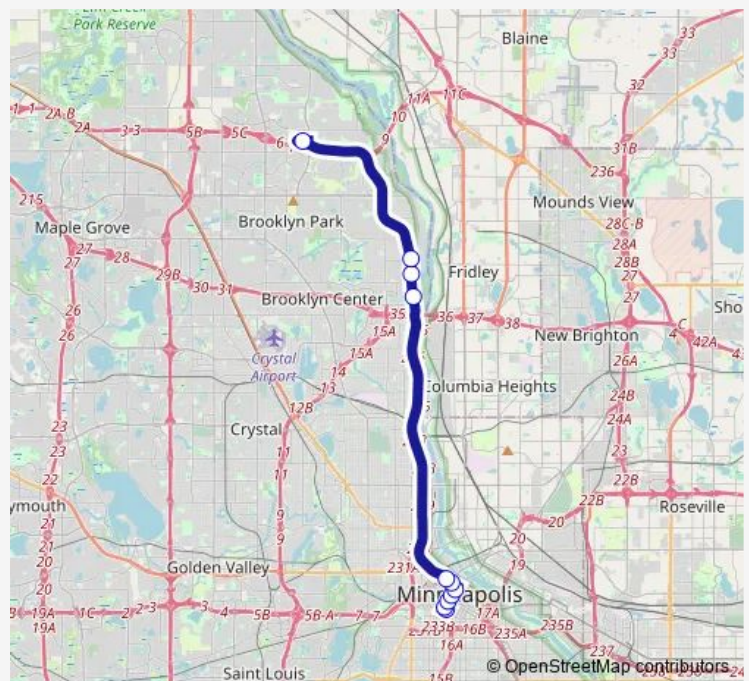

Hwy 252 & 70th Ave N

Hwy 252 & 66th Ave N

4th St N & Hennepin Ave

4th St S & Marquette Ave

Marquette Ave & 6th St - Stop Group D

Marquette Ave & 8th St - Stop Group D

Marquette Ave & 10th St - Stop Group D

Route schedule

Hwy 610 Noble Pkwy P&R & 95th Ave N — Marquette Ave & 10th St - Stop Group D

Monday 05:49-08:55

Tuesday 05:49-08:55

Wednesday 05:49-08:55

Thursday 05:49-08:55

Friday 05:49-08:55

Saturday —

Sunday —

Route info

Direction: Hwy 610 Noble Pkwy P&R & 95th Ave N

Stops: 9

Trip Duration: 0 hour 29 min

768

Direction

Leamington Ramp & Lower - Gate #7 — Hwy 610 Noble Pkwy P&R & 95th Ave N

11 stops

[Open route schedule](#)

Leamington Ramp & Lower - Gate #7

2nd Ave S & 10th St - Stop Group H

2nd Ave S & 8th St - Stop Group H

2nd Ave S & 6th St - Stop Group H

2nd Ave S & 4th St - Stop Group H

3rd St S & Nicollet Mall