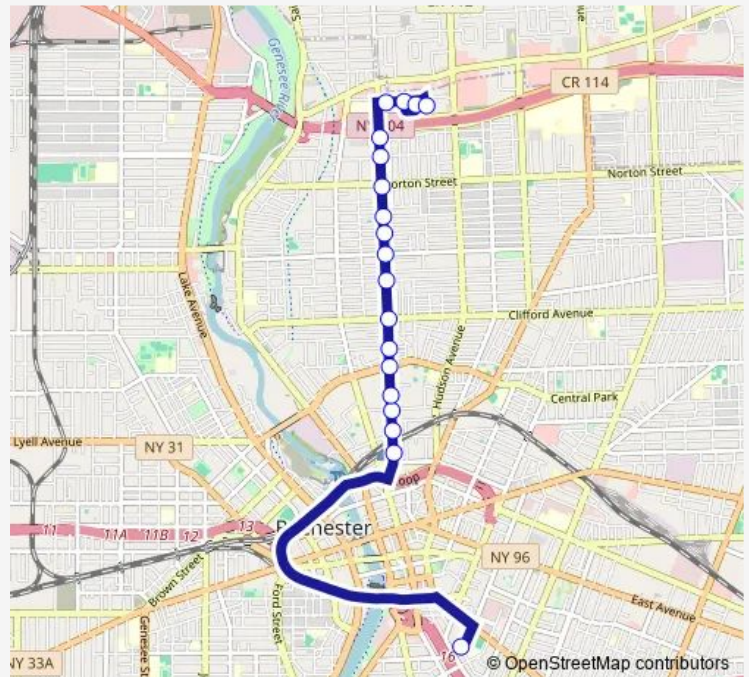

Pearl & Alexander

Route schedule

Hudson Ridge Towers — Pearl & Alexander

Monday	07:51
Tuesday	07:51
Wednesday	07:51
Thursday	07:51
Friday	07:51
Saturday	—
Sunday	—

Route info

Direction: Hudson Ridge Towers

Stops: 19

Trip Duration: 0 hour 24 min

768 — N Wntn Vlg-Beechwood/Monroe

Direction

Pearl & Alexander — Hudson Ridge Towers

19 stops

[Open route schedule](#)

Pearl & Alexander

Seneca Manor & 284 Seneca Manor

Hudson Ridge Towers

Route schedule

Pearl & Alexander — Hudson Ridge Towers

Monday 15:40

Tuesday 15:40

Wednesday 15:40

Thursday 15:40

Friday 12:10-15:40

Saturday —

Sunday —

Route info

Direction: Pearl & Alexander

Stops: 19

Trip Duration: 0 hour 24 min

768 Bus time schedules and route maps are available in an offline PDF at busmaps.com. Use the busmaps.com website to see live bus times, train schedule or subway schedule, and step-by-step directions for all public transit in Rochester