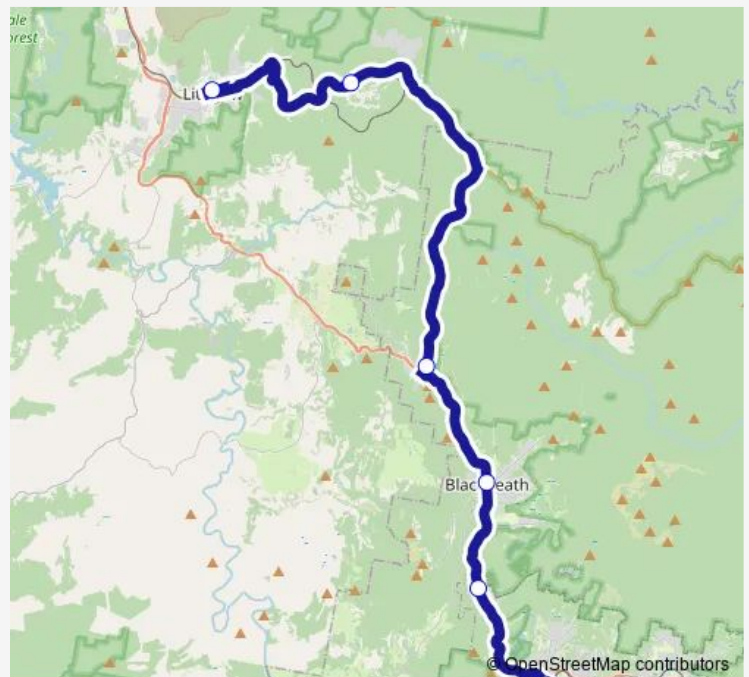

Mount Victoria Station, Coach Stop

Zig Zag Station, Chifley Rd

Lithgow Station, Railway Pde

### Route schedule

Katoomba Station, Goldsmith PI — Lithgow Station, Railway Pde

Monday —

Tuesday —

Wednesday —

Thursday —

Friday —

Saturday —

Sunday 09:56-15:49

### Route info

Direction: Katoomba Station, Goldsmith PI

Stops: 6

Trip Duration: 0 hour 57 min