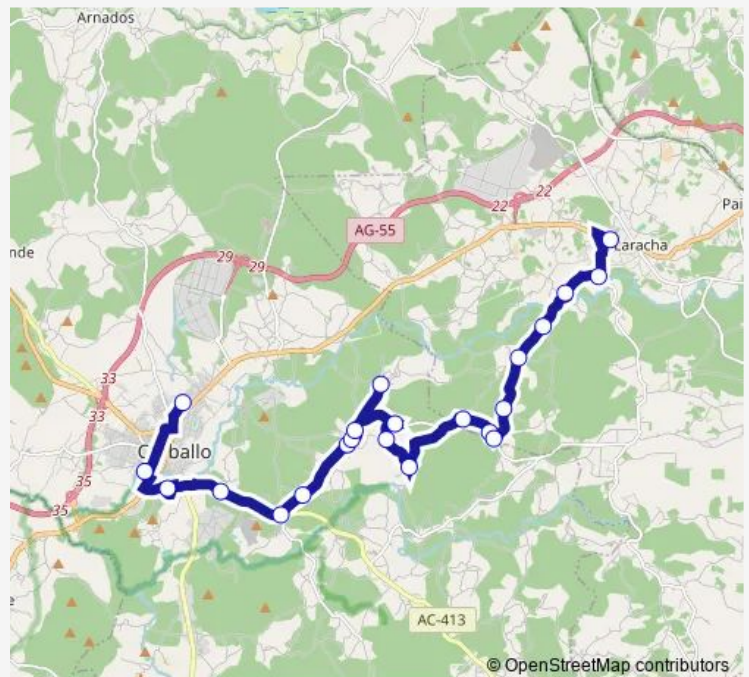

Thursday 08:00-09:30

Friday 08:00-09:30

Saturday —

Sunday —

Route info

Direction: Laracha

Stops: 22

Trip Duration: 0 hour 30 min

Areosa

Botica

Laracha

Route schedule

Centro Medico — Laracha

Monday 12:30-19:00

Tuesday 12:30-19:00

Wednesday 12:30-19:00

Thursday 12:30-19:00

Friday 12:30-19:00

Saturday —

Sunday —

Route info

Direction: Centro Medico

Stops: 22

Trip Duration: 0 hour 30 min