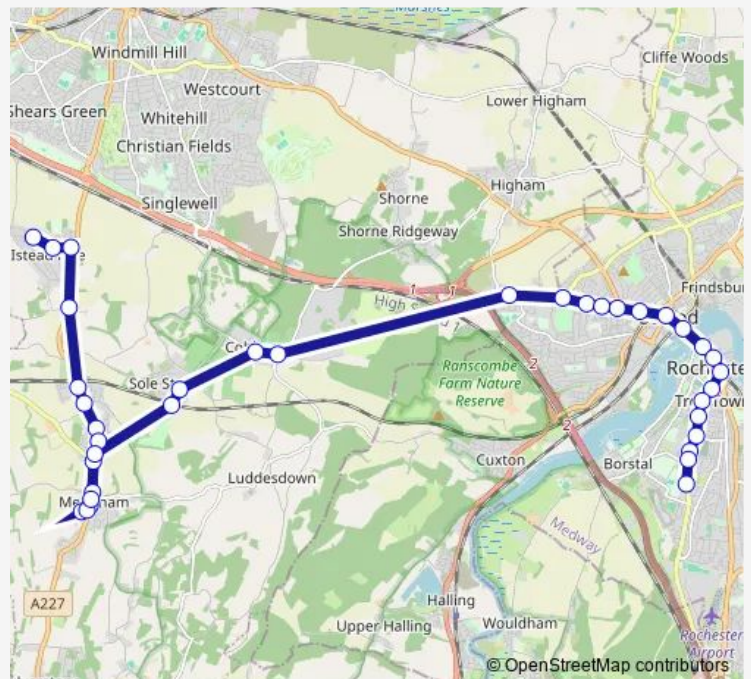

War Memorial

Old Watling Street

Salters Cross

Route schedule

Littlecroft — Grammar Schools

Monday 07:01

Tuesday 07:01

Wednesday 07:01

Thursday 07:01

Friday 07:01

Saturday —

Sunday —

Route info

Direction: Littlecroft

Stops: 37

Trip Duration: 1 hour 4 min

Grammar Schools

Direction

Breton Road — Littlecroft

36 stops

[Open route schedule](#)

Breton Road

Warden Road

St Margaret's Cemetery

Monday 15:30

Tuesday 15:30

Wednesday 15:30

Thursday 15:30

Friday 15:30

Saturday —

Sunday —

Route info