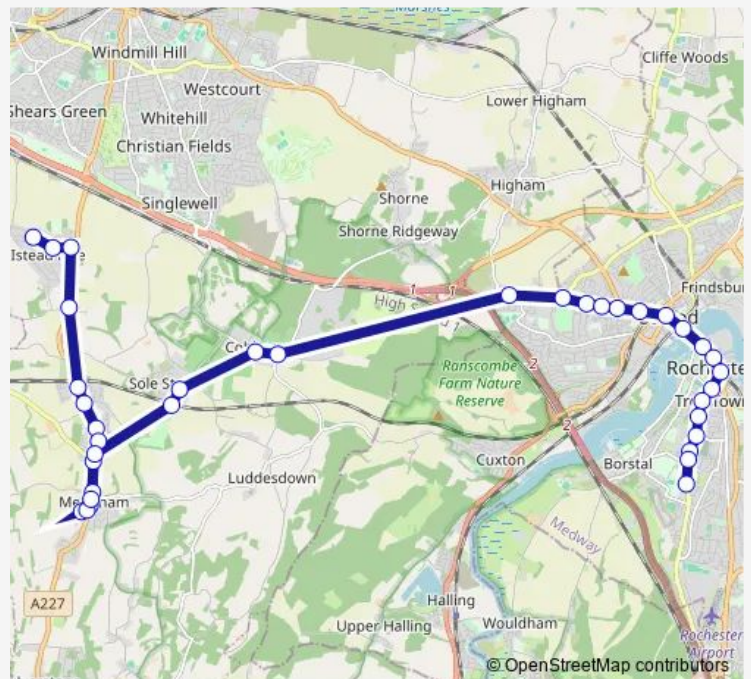

War Memorial

Old Watling Street

Salters Cross

Route schedule

Littlecroft — Grammar Schools

Monday 07:01

Tuesday 07:01

Wednesday 07:01

Thursday 07:01

Friday 07:01

Saturday —

Sunday —

Route info

Direction: Littlecroft

Stops: 37

Trip Duration: 1 hour 4 min

Grammar Schools

Direction

Breton Road — Littlecroft

36 stops

[Open route schedule](#)

Breton Road

Warden Road

St Margaret's Cemetery

Monday 15:30

Tuesday 15:30

Wednesday 15:30

Thursday 15:30

Friday 15:30

Saturday —

Sunday —

Route info