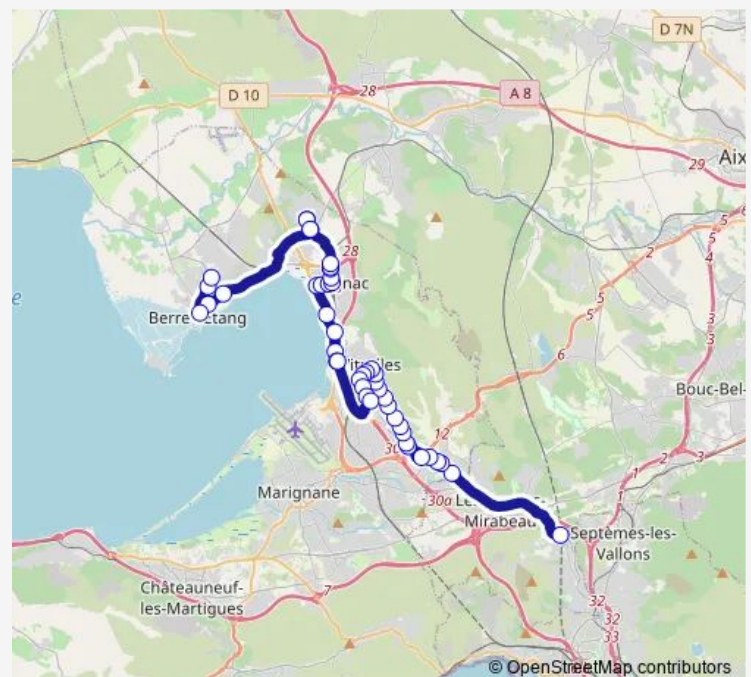

Charles de Gaulle

Centre Ville

Gare

Gare Rockenhausen

Lavoir

Rockenhausen

Falaise

Base Nautique

Le Porry

Les Vignettes RN 113

Pierre Plantée - Quai 6

Route schedule

Mariélie — Ste Elisabeth

Monday 07:15

Tuesday 07:15

Wednesday 07:15

Thursday 07:15

Friday 07:15

Saturday —

Sunday —

Route info

Direction: Mariélie

Stops: 43

Trip Duration: 1 hour 12 min

Wednesday 12:35

Thursday 17:15

Friday 17:15

Saturday —

Sunday —

Route info

Direction: Ste Elisabeth

Stops: 45