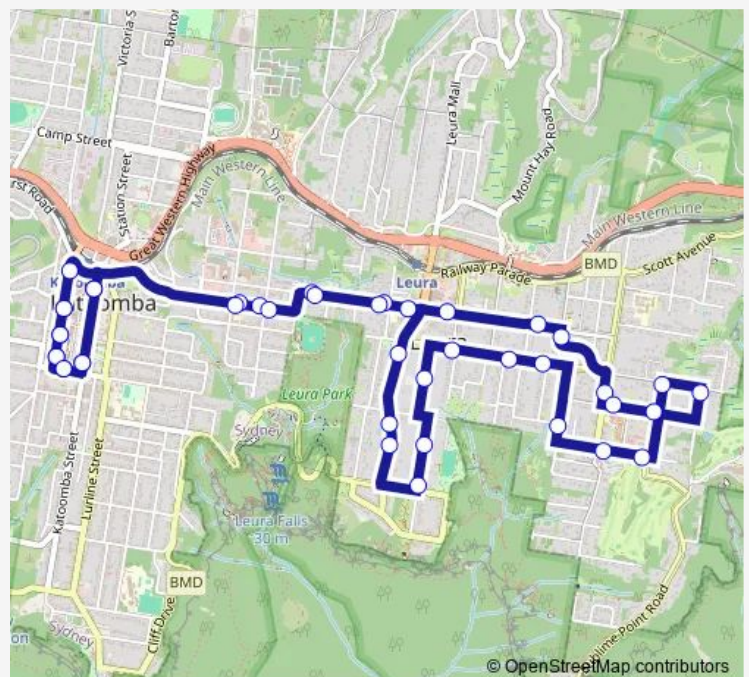

Wednesday 09:39-17:19

Thursday 09:39-17:19

Friday 09:39-17:19

Saturday 07:49-15:28

Sunday —

Route info

Direction: Parke St After College Lane

Stops: 42

Trip Duration: 0 hour 32 min

695 — Katoomba to South Leura (Loop Service)

Craigend St At Holmes St

Craigend St Before Spencer St

Craigend St At Grose St

Abbey St Before Malvern Rd

Balmoral Rd After Malvern Rd

Monday 08:45-15:06

Tuesday 08:45-15:06

Wednesday 08:45-15:06

Thursday 08:45-15:06

Friday 08:45-15:06

Saturday —

Sunday —

Route info

Direction: Lurline St At Waratah St

Stops: 48

Trip Duration: 0 hour 45 min

Fitzroy St Before Gladstone Rd

Everglades Av At Easter St

Craigend St At Holmes St

Craigend St Before Spencer St

Craigend St At Grose St