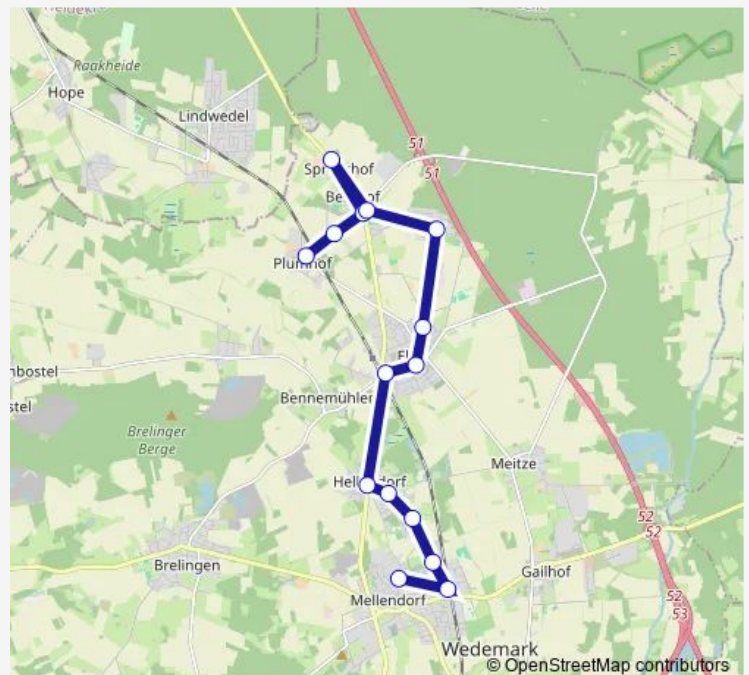

Direction

Elze Am Bahnhof (L190) — Plumhof

3 stops

[Open route schedule](#)

Elze Am Bahnhof (L190)

Elze Plumhofer Straße (L190)

Plumhof

Route schedule

Elze Am Bahnhof (L190) — Plumhof

Monday	07:14
Tuesday	07:14
Wednesday	07:14
Thursday	07:14
Friday	07:14
Saturday	—
Sunday	—

Route info

Direction: Elze Am Bahnhof (L190)

Stops: 3

Trip Duration: 0 hour 3 min

Direction

Mellendorf Schulzentrum — Plumhof

15 stops

[Open route schedule](#)

Mellendorf Schulzentrum

Mellendorf Bahnhof

Mellendorf Rotkamp

Sommerbostel

Thursday 07:18-09:22

Friday 07:18-09:22

Saturday —

Sunday —

Route info

Direction: Plumhof

Stops: 15

Trip Duration: 0 hour 30 min