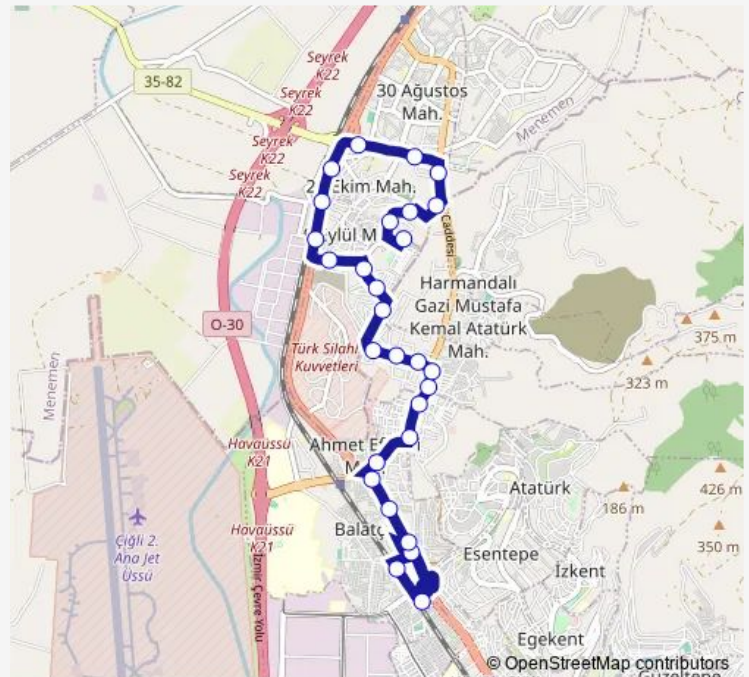

Saturday 06:00-23:00

Sunday 06:00-22:55

Route info

Direction: Ulu-Koop

Stops: 26

Trip Duration: 0 hour 33 min

695 — Ulu-Koop - EgeKent Aktarma Merkezi

BusMaps

Meydan Yolu Jandarma

Jandarma

Eski Sinema

Balatçık Kahveler

Egekent Aktarma Merkezi

Direction

Egekent Aktarma Merkezi — Ulu-Koop

28 stops

Friday 06:30-23:30

Saturday 06:30-23:30

Sunday 06:30-23:30

Route info

Direction: Egekent Aktarma Merkezi

Stops: 28

Trip Duration: 0 hour 33 min

Ulukent Üçyol