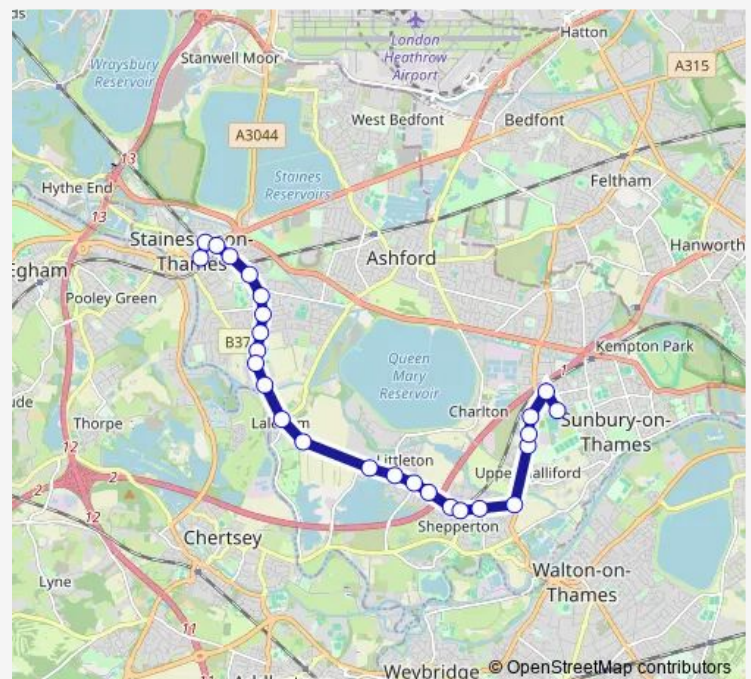

Thursday 07:34

Friday 07:34

Saturday —

Sunday —

Route info

Direction: Elmsleigh Bus Station

Stops: 26

Trip Duration: 0 hour 36 min

695 — Staines - Shepperton - Bishop Wand School

Halliford Close

Vincent Drive

Upper Halliford Railway Station

Peregrine Road

Bishop Wand School

Direction

Bishop Wand School — Elmsleigh Bus Station

26 stops

[Open route schedule](#)

Bishop Wand School

Peregrine Road

Upper Halliford Railway Station

Vincent Drive

Halliford Close

Russington Road

Thursday 14:40

Friday 14:40

Saturday —

Sunday —

Route info

Direction: Bishop Wand School

Stops: 26

Trip Duration: 0 hour 28 min