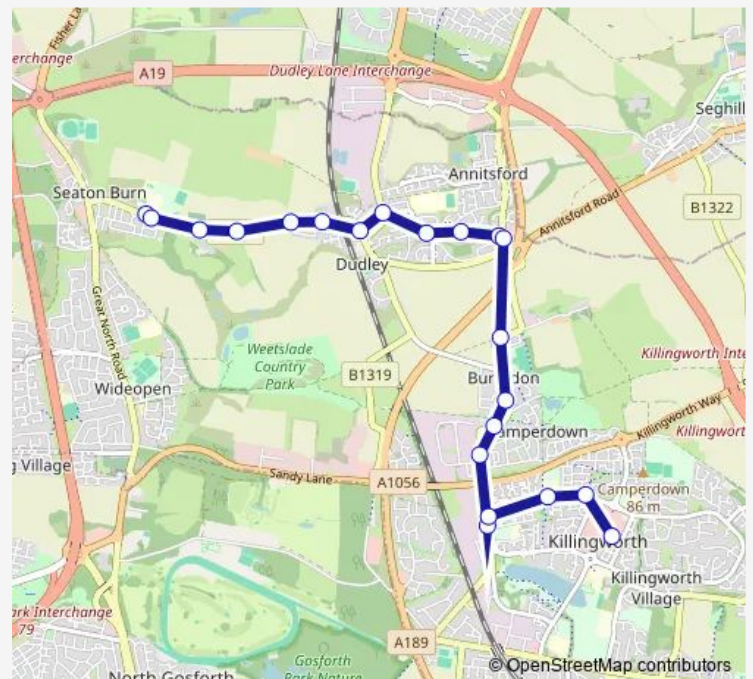

Bus 695 North Gosforth Academy - Killingworth Bus Station

[Go to website](#)

Direction

Gosforth Academy — Killingworth Bus Station

21 stops

[Open route schedule](#)

Gosforth Academy

Dudley Lane-School

Dudley Lane-Cemetery

Dudley Lane-Green Houses Farm

Dudley Lane-Green Crescent

Dudley Lane-Western Terrace

Weetslade Road - Watson Avenue

Fern Drive - Market Street

Fern Drive-Library

Fern Drive-Annitsford Drive

Fern Drive - Burradon Road

Burradon Road

Burradon Road

Burradon Road-Kirkwood

Burradon Road - Camperdown Hotel

Camperdown

Station Road-Angus Close

West Bailey - Angus Close

West Bailey-School

West Bailey-Garth 15

Killingworth Bus Station

Route schedule

Gosforth Academy — Killingworth Bus Station

Monday 15:15

Tuesday 15:15

Wednesday 15:15

Thursday 15:15

Friday 15:15

Saturday —

Sunday —

Route info

Direction: Gosforth Academy

Stops: 21

Trip Duration: 0 hour 20 min

695 — North Gosforth Academy - Killingworth Bus Station